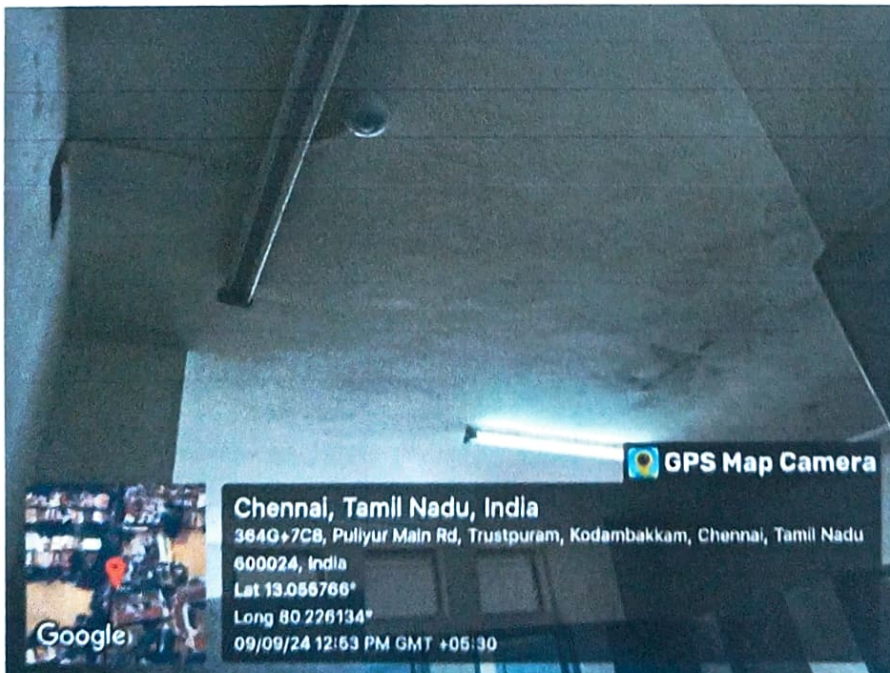

Figure 3: Installed Sensor based Lights in Restrooms(Civil block)

Figure 4: Installed Sensor based Lights in Restrooms(Civil block)

PRINCIPAL  
MEENAKSHI SUNDARARAJAN ENGINEERING COLLEGE  
363, ARCOT ROAD, KODAMBAKKAM  
CHENNAI-600 024