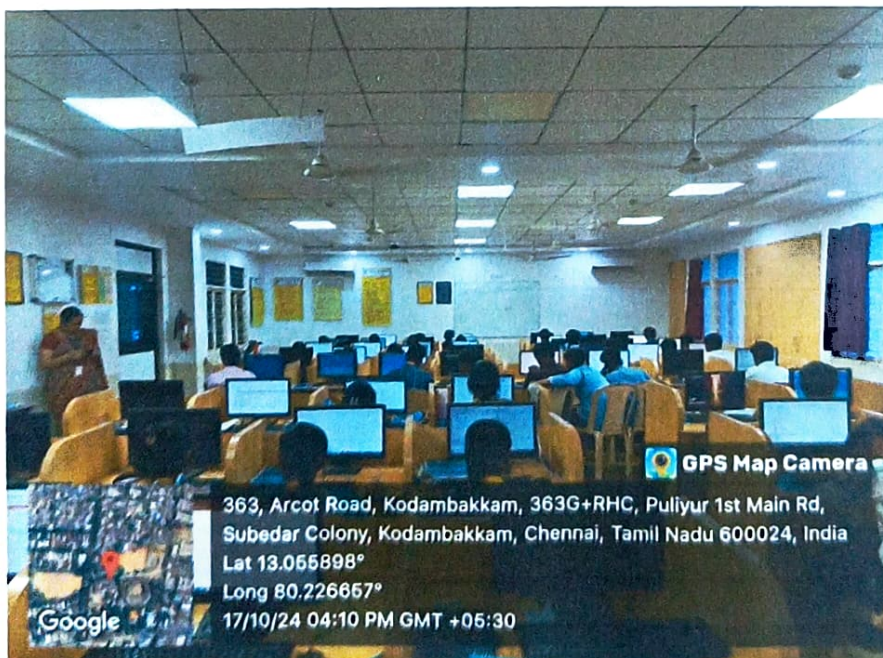

## 3. LED LIGHTS

Figure 1. CSE Lab 1

Figure 2. CSE Lab 2

PRINCIPAL  
MEENAKSHI SUNDARARAJAN ENGINEERING COLLEGE  
363, ARCOT ROAD, KODAMBAKKAM,  
CHENNAI-600 024

Prepared by

Verified by

Principal