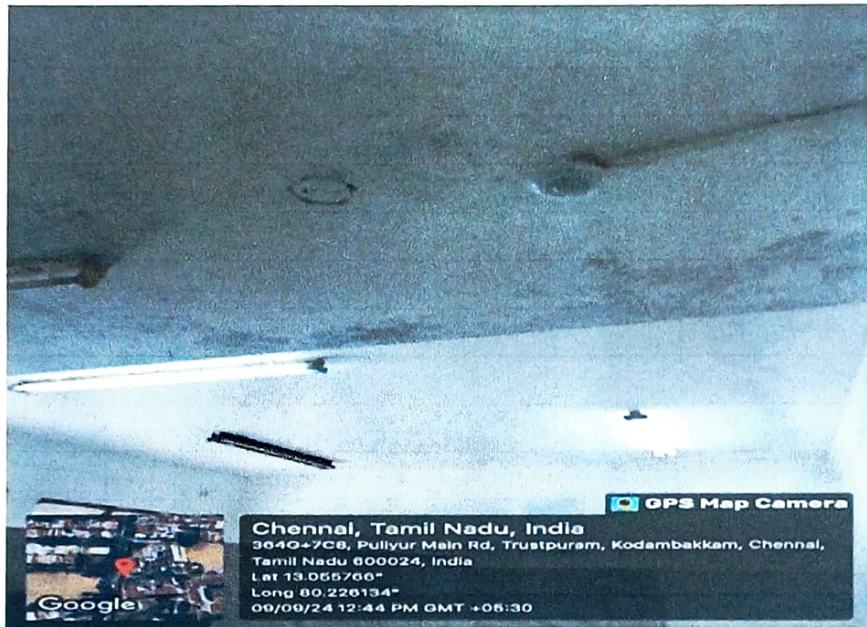

MEENAKSHI SUNDARARAJAN ENGINEERING COLLEGE

363, Arcot Road, Kodambakkam, Chennai – 24
Approved by AICTE & Affiliated to Anna University
email Id: principal@msec.edu.in
Website : www.msec.edu.in

Figure 5: Installed Sensor based Lights in Restrooms(Mech block)

PRINCIPAL
MEENAKSHI SUNDARARAJAN ENGINEERING COLLEGE
363, ARCOT ROAD, KODAMBAKKAM
CHENNAI-600 024

Prepared by

Verified by

Principal