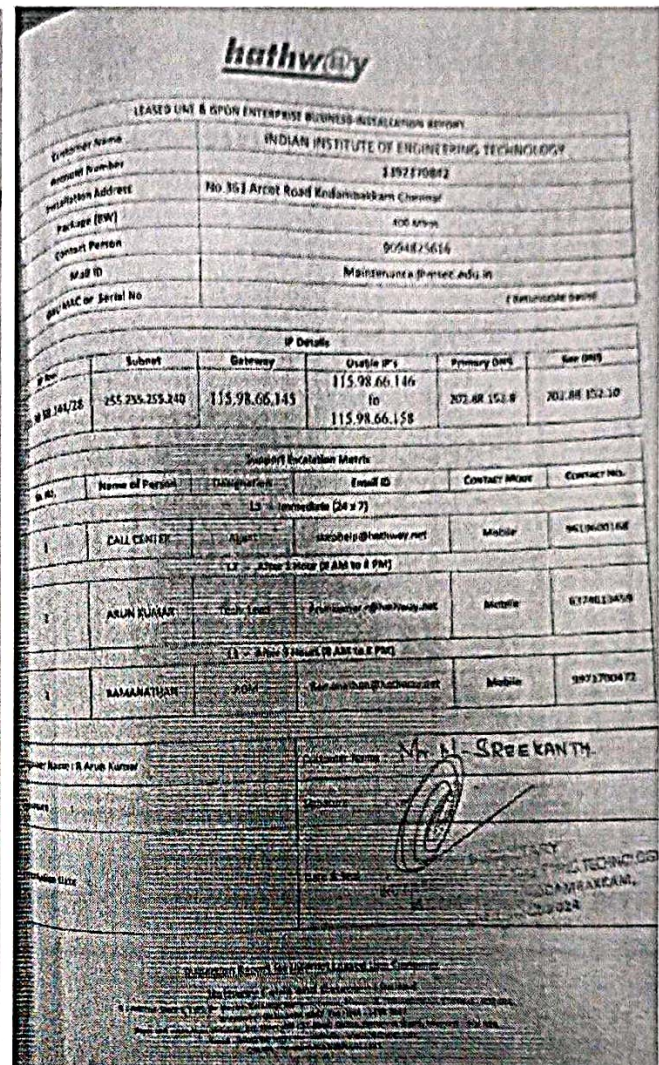

MEENAKSHI SUNDARARAJAN ENGINEERING COLLEGE

363, Arcot Road, Kodambakkam, Chennai – 24
Approved by AICTE & Affiliated to Anna University
email Id: principal@msec.edu.in
Website : www.msec.edu.in

Internet Speed – 400 Mbps