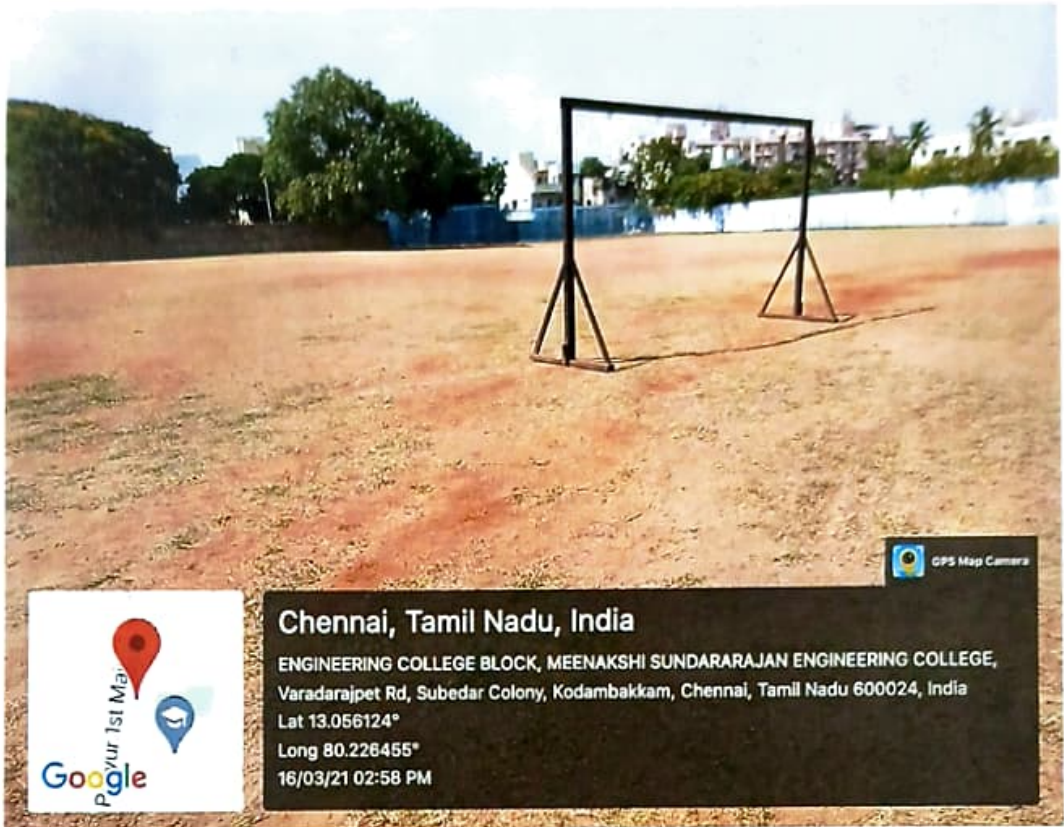

MEENAKSHI SUNDARARAJAN ENGINEERING COLLEGE

363, Arcot Road, Kodambakkam, Chennai – 24
Approved by AICTE & Affiliated to Anna University
email Id: principal@msec.edu.in
Website : www.msec.edu.in

Chennai, Tamil Nadu, India

ENGINEERING COLLEGE BLOCK, MEENAKSHI SUNDARARAJAN ENGINEERING COLLEGE,
Varadarajpet Rd, Subedar Colony, Kodambakkam, Chennai, Tamil Nadu 600024, India
Lat 13.056124°
Long 80.228455°
16/03/21 02:58 PM

Foot Ball Ground

PRINCIPAL

PRINCIPAL
MEENAKSHI SUNDARARAJAN ENGINEERING COLLEGE
363, ARCOT ROAD, KODAMBAKKAM
CHENNAI-600 024