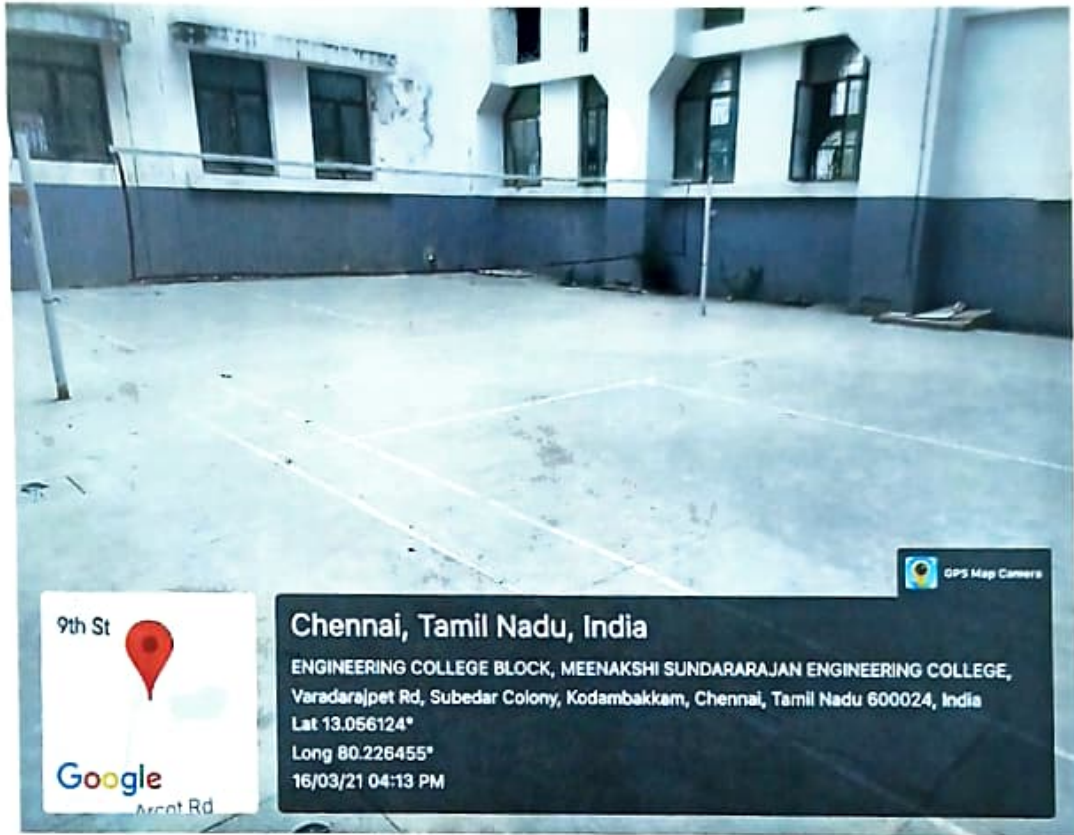

MULTI-PURPOSE SPORTS GROUND

PRINCIPAL

PRINCIPAL

MEENAKSHI SUNDARARAJAN ENGINEERING COLLEGE
363, ARCOT ROAD, KODAMBAKKAM
CHENNAI-608 024

MEENAKSHI SUNDARARAJAN ENGINEERING COLLEGE

363, Arcot Road, Kodambakkam, Chennai – 24
Approved by AICTE & Affiliated to Anna University
email Id: principal@msec.edu.in
Website : www.msec.edu.in