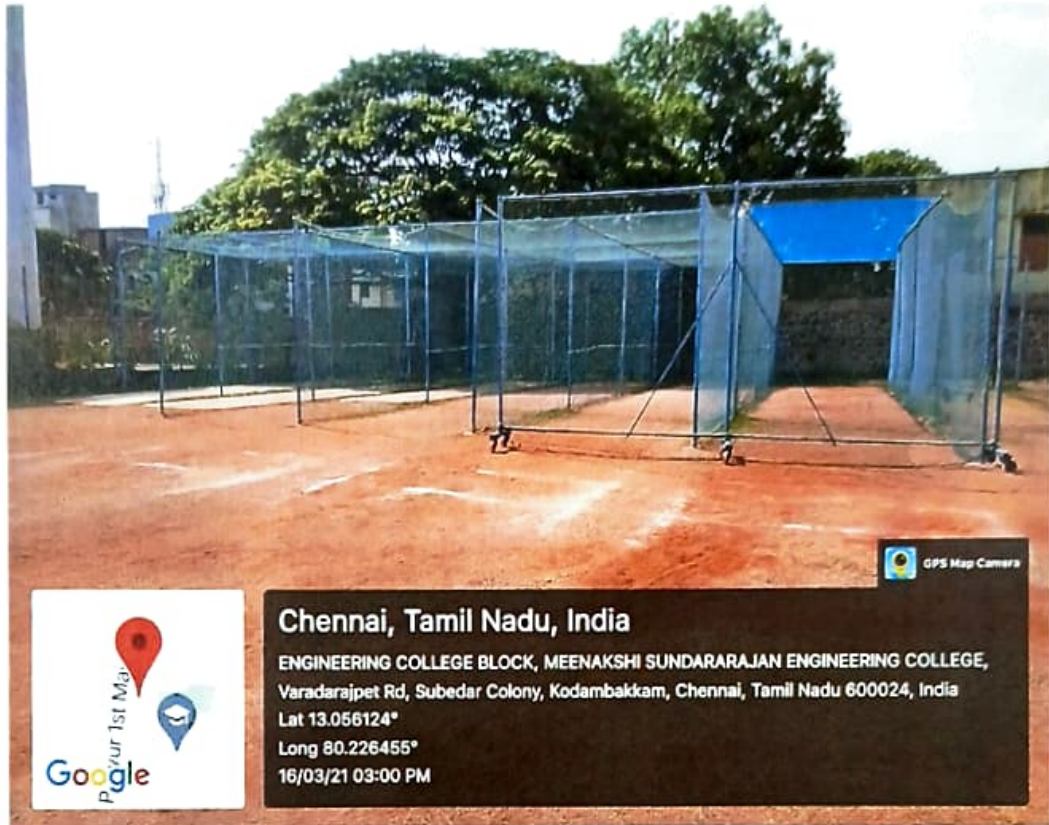

Cricket Ground

PRINCIPAL

PRINCIPAL

MEENAKSHI SUNDARARAJAN ENGINEERING COLLEGE
363, ARCOT ROAD, KODAMBAKKAM
CHENNAI-600 024

MEENAKSHI SUNDARARAJAN ENGINEERING COLLEGE

363, Arcot Road, Kodambakkam, Chennai – 24
Approved by AICTE & Affiliated to Anna University
email Id: principal@msec.edu.in
Website : www.msec.edu.in