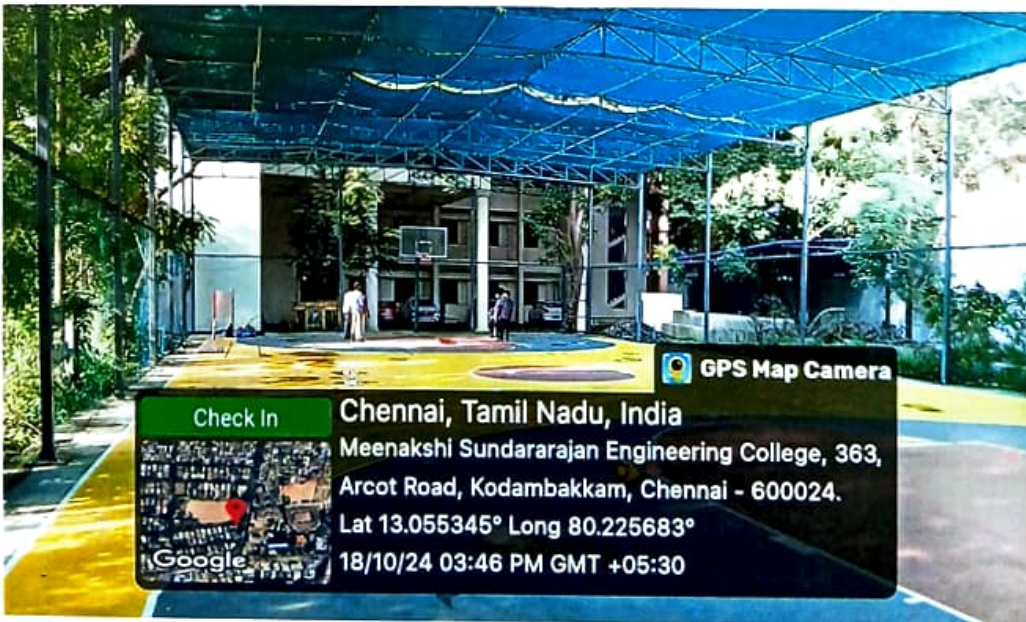

Basketball Court

PRINCIPAL
MEENAKSHI SUNDARARAJAN ENGINEERING COLLEGE
363, ARCOT ROAD, KODAMBAKKAM
CHENNAI-600 024