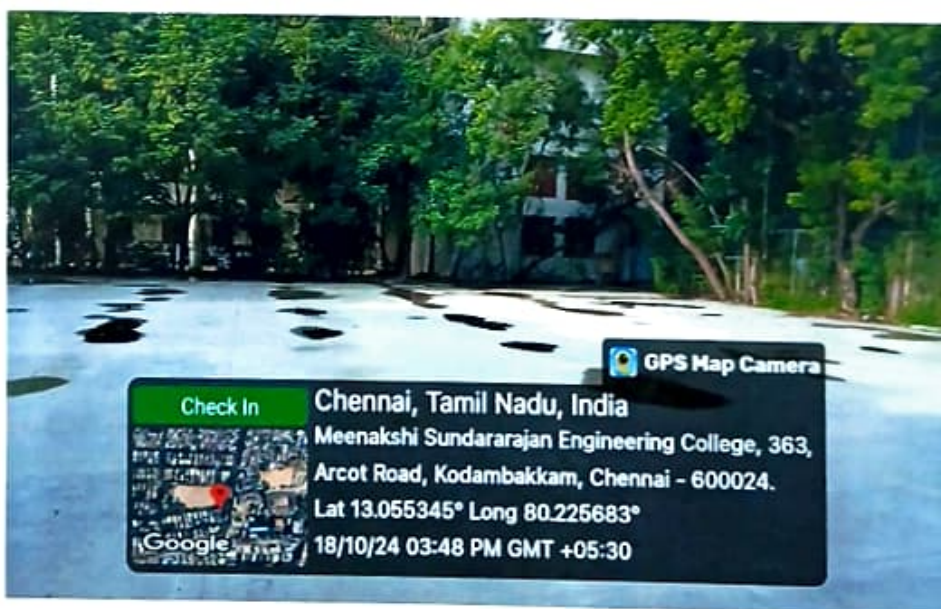

Volleyball Court

Check In Chennai, Tamil Nadu, India
Meenakshi Sundararajan Engineering College, 363,
Arcot Road, Kodambakkam, Chennai - 600024.
Lat 13.055345° Long 80.225683°
18/10/24 03:48 PM GMT +05:30

MULTI-PURPOSE SPORTS GROUND

PRINCIPAL

PRINCIPAL

MEENAKSHI SUNDARARAJAN ENGINEERING COLLEGE
363, ARCOT ROAD, KODAMBAKKAM
CHENNAI-608 024