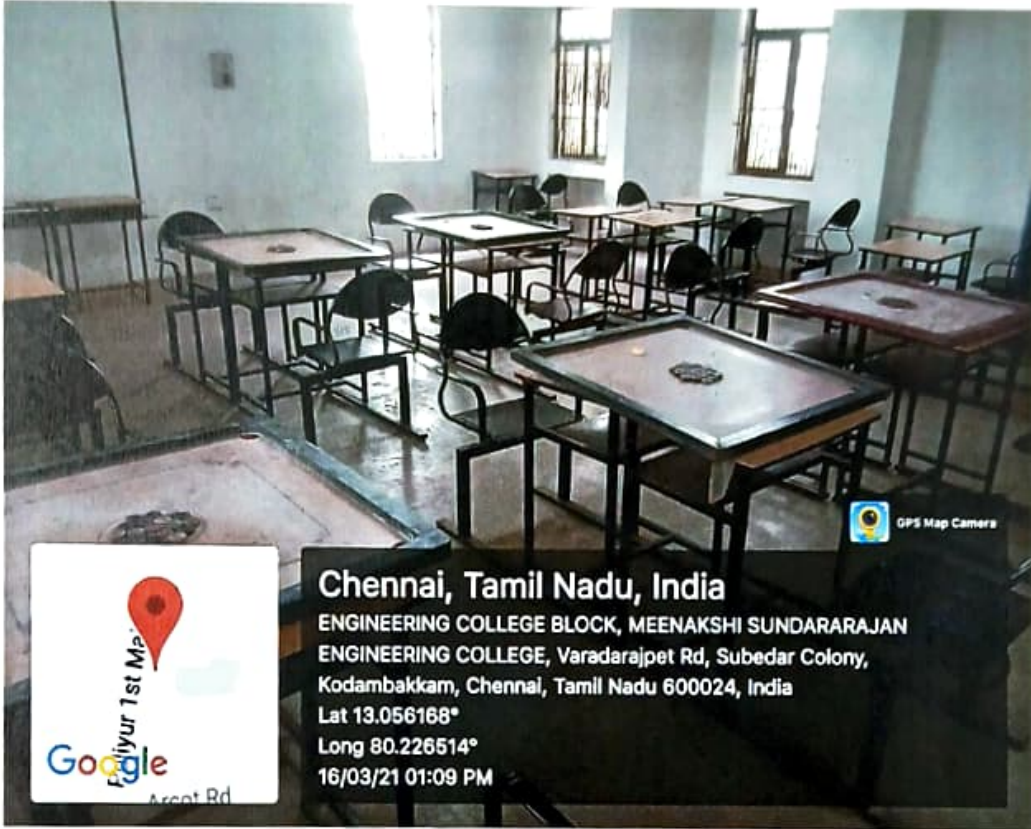

Geotag Photos of Indoor Games

Table Tennis

PRINCIPAL
PRINCIPAL
MEENAKSHI SUNDARARAJAN ENGINEERING COLLEGE
363, ARCOT ROAD, KODAMBAKKAM
CHENNAI-600 024

MEENAKSHI SUNDARARAJAN ENGINEERING COLLEGE

363, Arcot Road, Kodambakkam, Chennai - 24
Approved by AICTE & Affiliated to Anna University
email Id: principal@msec.edu.in
Website : www.msec.edu.in