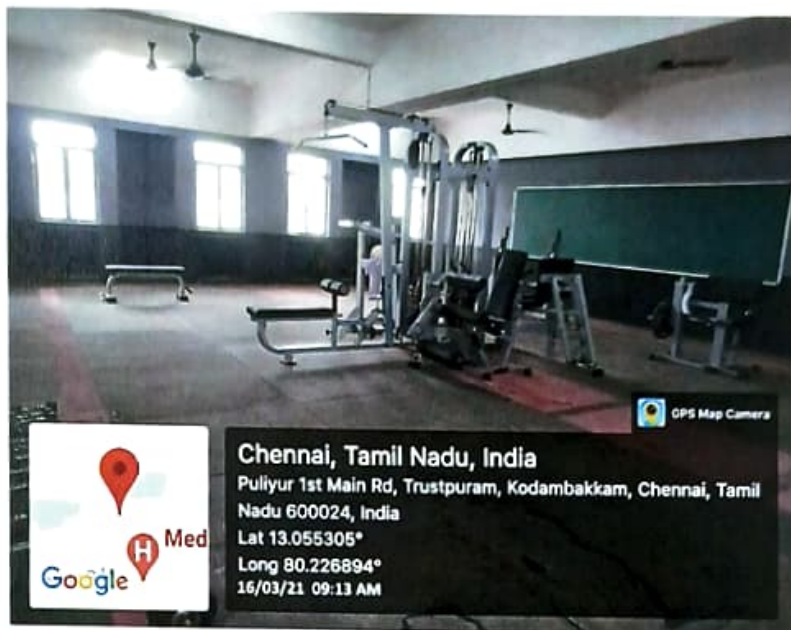

MEENAKSHI SUNDARARAJAN ENGINEERING COLLEGE

363, Arcot Road, Kodambakkam, Chennai - 24
Approved by AICTE & Affiliated to Anna University
email Id: principal@msec.edu.in
Website : www.msec.edu.in

Geotag Photos of Gymnasium

Gym Facility

PRINCIPAL

PRINCIPAL

MEENAKSHI SUNDARARAJAN ENGINEERING COLLEGE
363, ARCOT ROAD, KODAMBAKKAM
CHENNAI-600 024