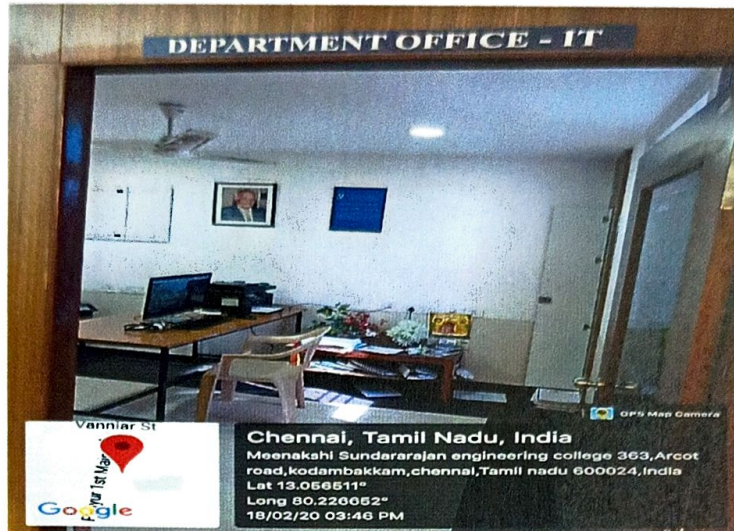

MEENAKSHI SUNDARARAJAN ENGINEERING COLLEGE

363, Arcot Road, Kodambakkam, Chennai – 24
Approved by AICTE & Affiliated to Anna University
email Id: principal@msec.edu.in
Website : www.msec.edu.in

IT – DEPARTMENT OFFICE