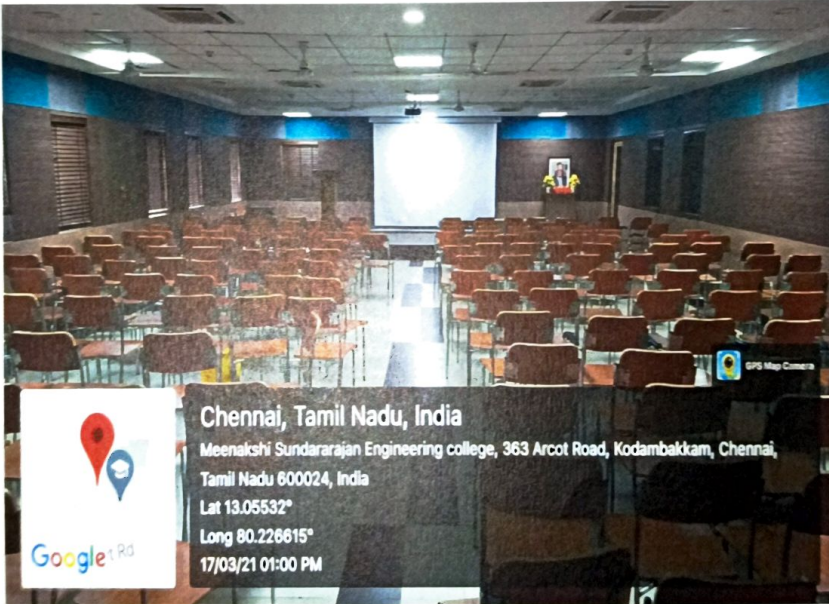

**KRS CENTENARY SEMINAR HALL S1  
(MAIN BLOCK GROUND FLOOR)**

**SRIMATHY MEENAKSHI AMMAL CENTENARY SEMINAR HALL S2  
(CIVIL BLOCK SECOND FLOOR)**

**PRINCIPAL**

**PRINCIPAL  
MEENAKSHI SUNDARARAJAN ENGINEERING COLLEGE  
363, ARCOT ROAD, KODAMBAKKAM  
CHENNAI-600 024**