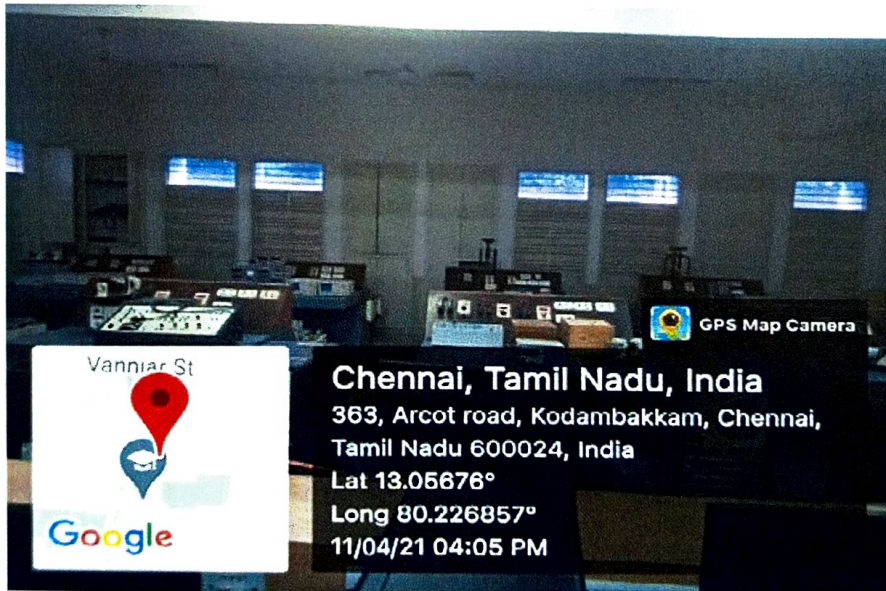

EEE - CONTROL AND INSTRUMENTATION LABORATORY

PRINCIPAL

PRINCIPAL
MEENAKSHI SUNDARARAJAN ENGINEERING COLLEGE
363, ARCOT ROAD, KODAMBAKKAM
CHENNAI-600 024