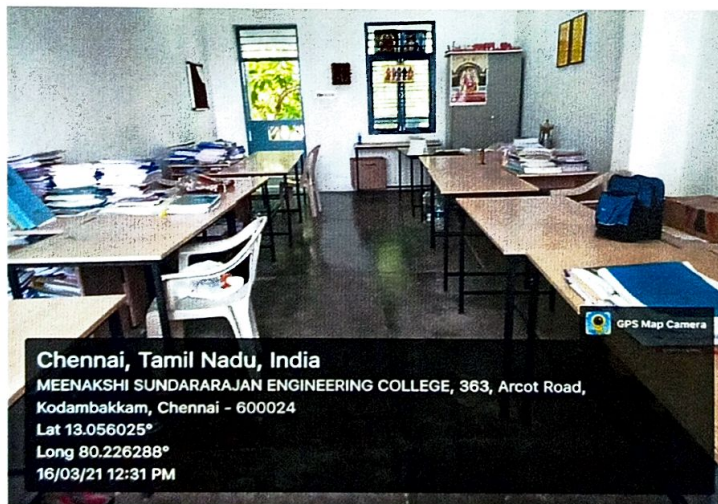

CSE - STAFF ROOM

PRINCIPAL

PRINCIPAL
MEENAKSHI SUNDARARAJAN ENGINEERING COLLEGE
363, ARCOT ROAD, KODAMBAKKAM
CHENNAI-600 024