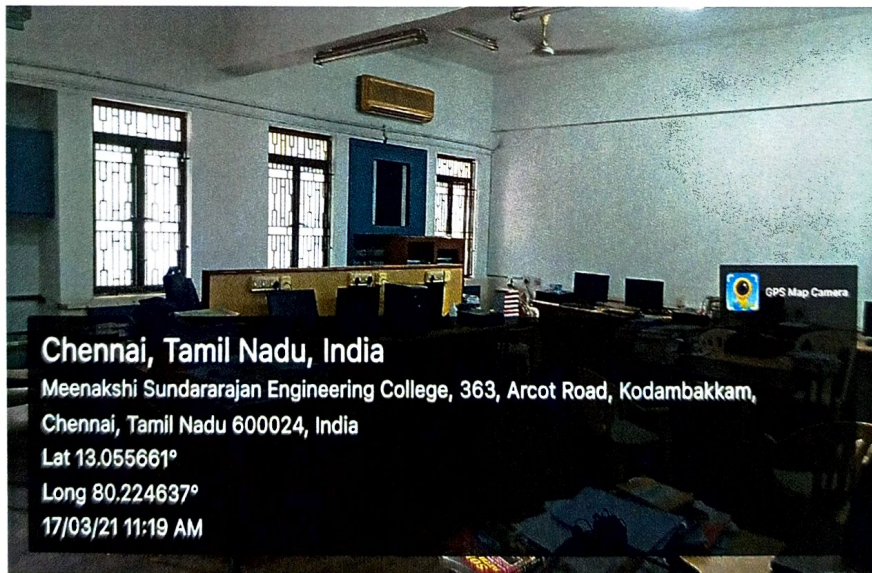

PG (CEM) – ADVANCED COMPUTING TECHNIQUES LABORATORY

PRINCIPAL

PRINCIPAL
MEENAKSHI SUNDARARAJAN ENGINEERING COLLEGE
363, ARCOT ROAD, KODAMBAKKAM
CHENNAI-600 024