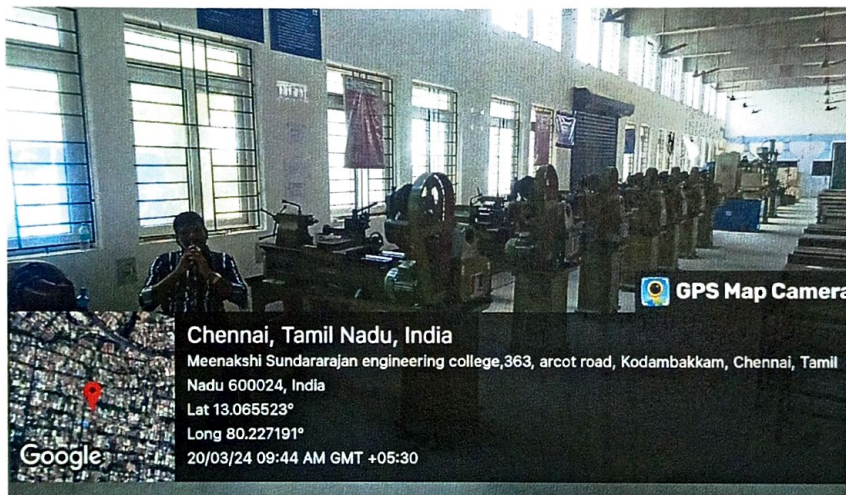

**WORKSHOP – MECHANICAL / LATHE, SHEET METAL AND WELDING
(ENGINEERING PRACTICES LABORATORY)**

PRINCIPAL

**PRINCIPAL
MEENAKSHI SUNDARARAJAN ENGINEERING COLLEGE
363, ARCOT ROAD, KODAMBAKKAM
CHENNAI-600 024**