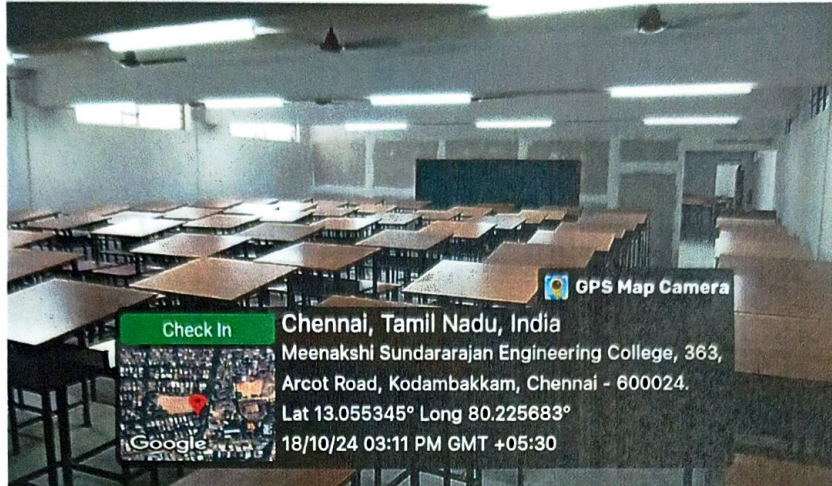

MEENAKSHI SUNDARARAJAN ENGINEERING COLLEGE

363, Arcot Road, Kodambakkam, Chennai – 24
Approved by AICTE & Affiliated to Anna University
email Id: principal@msec.edu.in
Website : www.msec.edu.in

DRAWING HALL – II