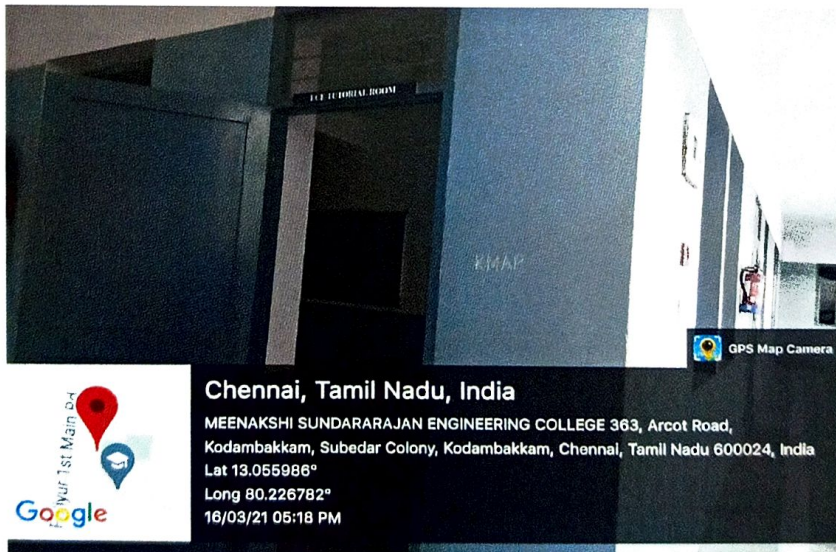

ECE – TUTORIAL CLASSROOM

PRINCIPAL

PRINCIPAL
MEENAKSHI SUNDARARAJAN ENGINEERING COLLEGE
363, ARCOT ROAD, KODAMBAKKAM
CHENNAI-600 024