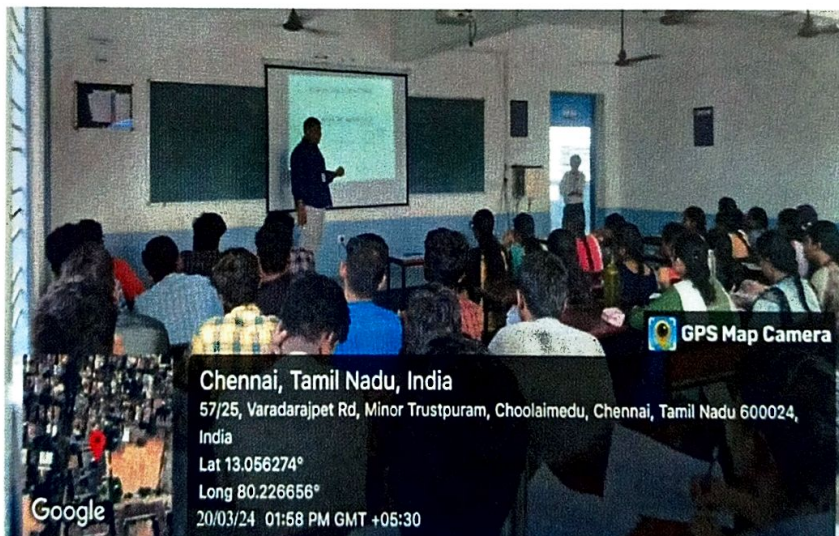

IT – CLASSROOM 3

PRINCIPAL

PRINCIPAL
MEENAKSHI SUNDARARAJAN ENGINEERING COLLEGE
363, ARCOT ROAD, KODAMBAKKAM
CHENNAI-600 024