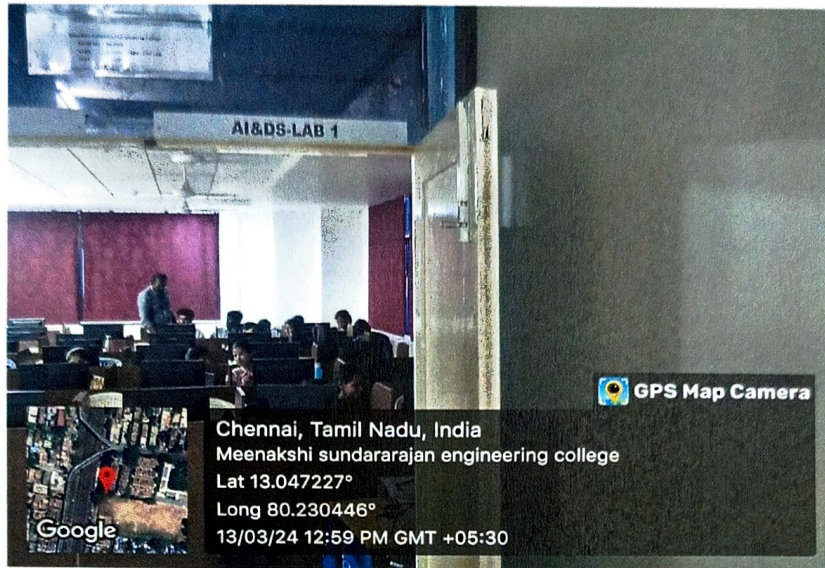

MEENAKSHI SUNDARARAJAN ENGINEERING COLLEGE

363, Arcot Road, Kodambakkam, Chennai – 24
Approved by AICTE & Affiliated to Anna University
email Id: principal@msec.edu.in
Website : www.msec.edu.in

AI&DS - PYTHON, DATA STRUCTURE AND DESIGN LAB