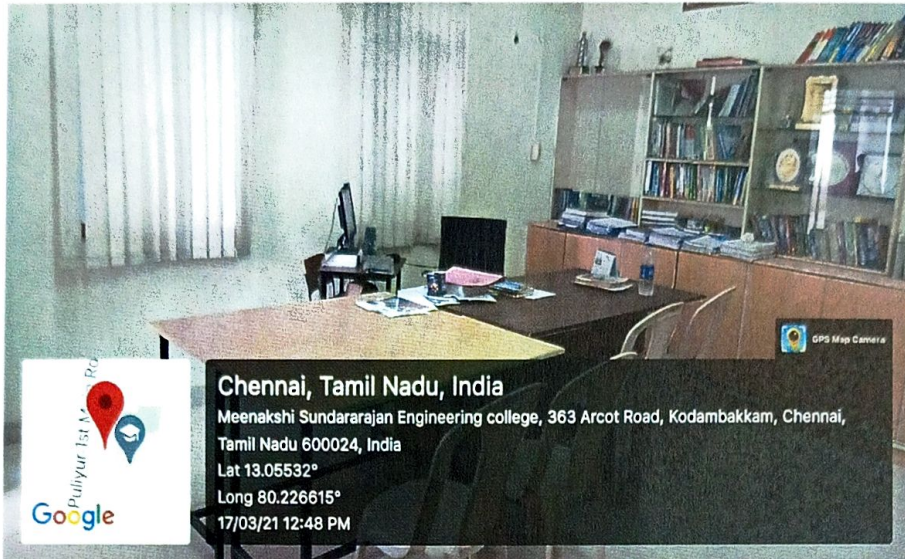

MEENAKSHI SUNDARARAJAN ENGINEERING COLLEGE

363, Arcot Road, Kodambakkam, Chennai – 24
Approved by AICTE & Affiliated to Anna University
email Id: principal@msec.edu.in
Website : www.msec.edu.in

CIVIL – DEAN & HOD CABIN