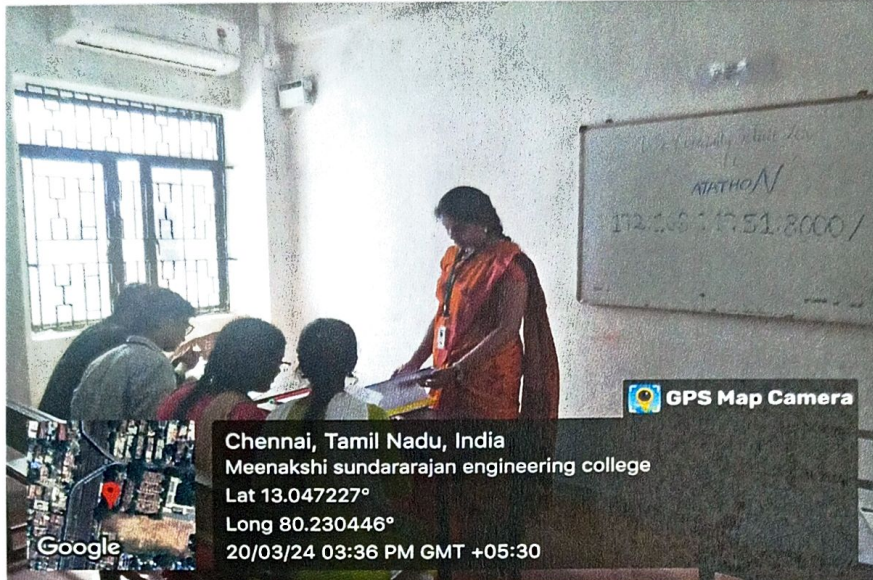

MEENAKSHI SUNDARARAJAN ENGINEERING COLLEGE

363, Arcot Road, Kodambakkam, Chennai – 24
Approved by AICTE & Affiliated to Anna University
email Id: principal@msec.edu.in
Website : www.msec.edu.in

AI&DS - TUTORIAL CLASSROOM