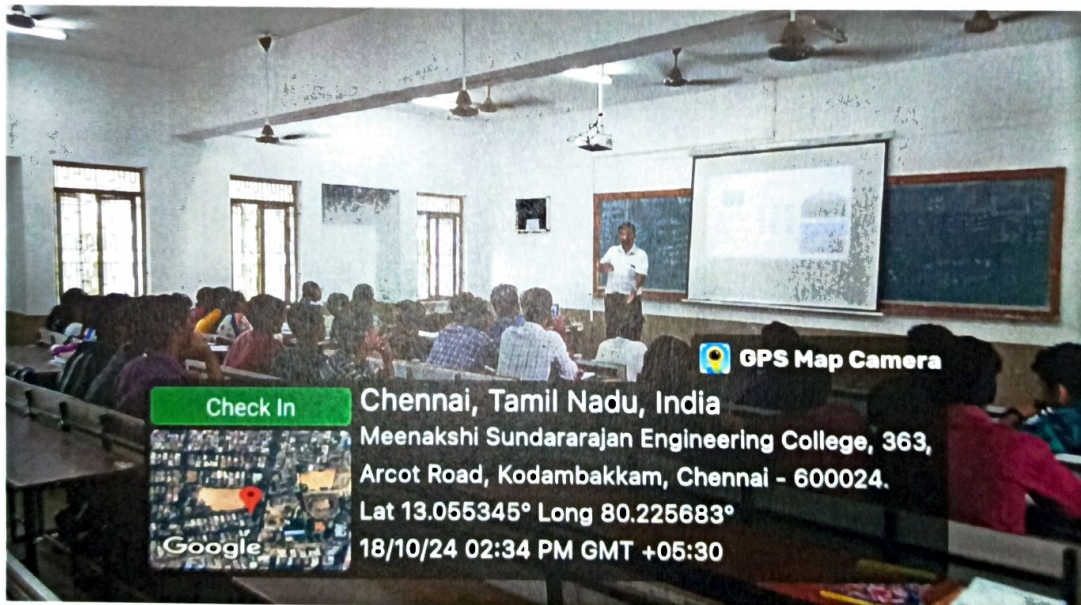

CIVIL – CLASSROOM 3

PRINCIPAL

PRINCIPAL
MEENAKSHI SUNDARARAJAN ENGINEERING COLLEGE
363, ARCOT ROAD, KODAMBAKKAM
CHENNAI-600 024 8