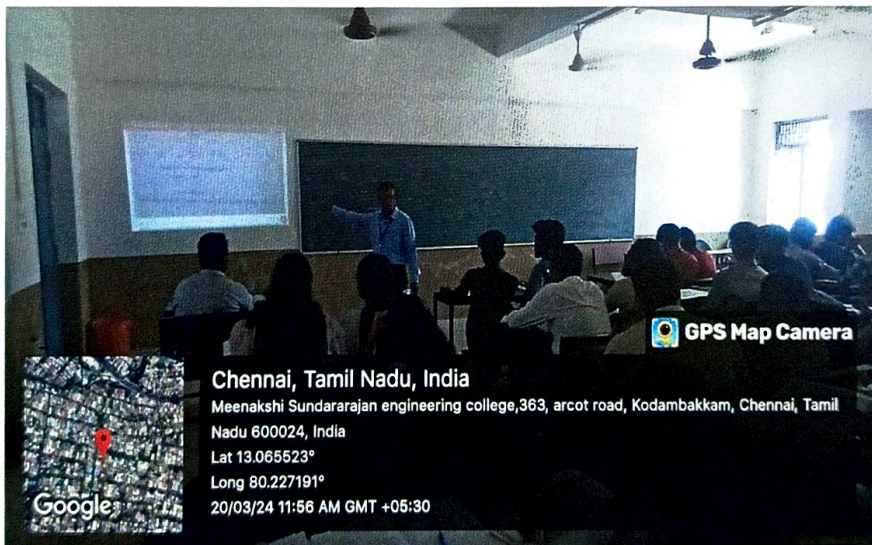

MECH – CLASSROOM 3

PRINCIPAL

PRINCIPAL

**MEENAKSHI SUNDARARAJAN ENGINEERING COLLEGE
363, ARCOT ROAD, KODAMBAKKAM
CHENNAI-600 024**