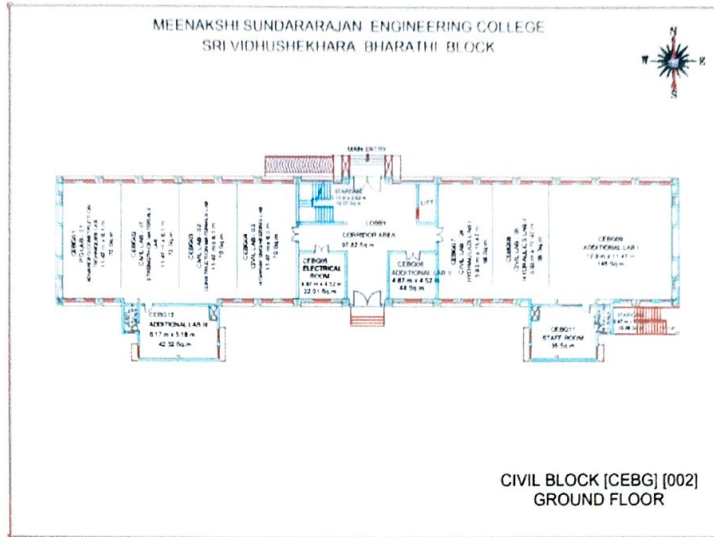

MEENAKSHI SUNDARARAJAN ENGINEERING COLLEGE

363, Arcot Road, Kodambakkam, Chennai – 24
Approved by AICTE & Affiliated to Anna University
email Id: principal@msec.edu.in
Website : www.msec.edu.in

CIVIL BLOCK GROUND FLOOR PLAN