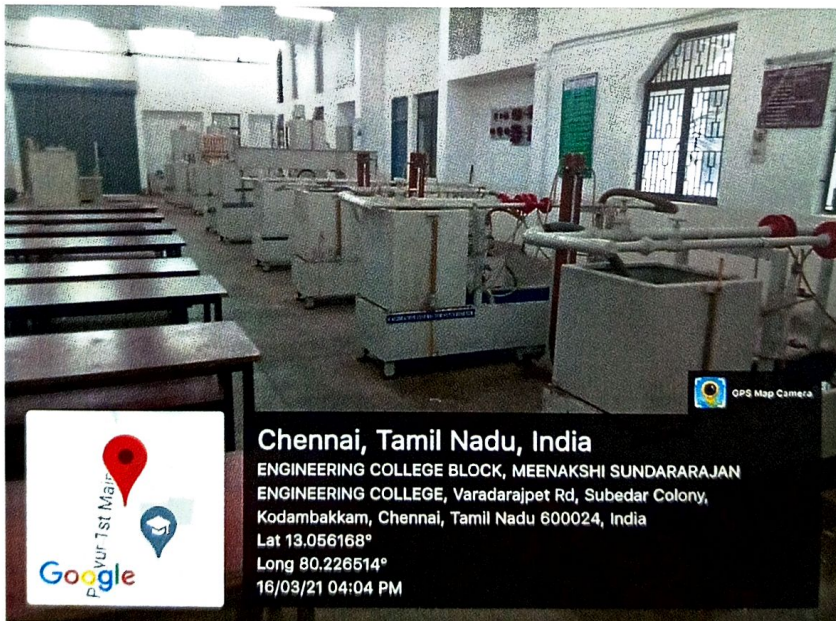

CIVIL & PG (CEM) – CONSTRUCTION MATERIALS & ADVANCED CONSTRUCTION ENGINEERING LABORATORY

Chennai, Tamil Nadu, India
ENGINEERING COLLEGE BLOCK, MEENAKSHI SUNDARARAJAN
ENGINEERING COLLEGE, Varadarajpet Rd, Subedar Colony,
Kodambakkam, Chennai, Tamil Nadu 600024, India
Lat 13.056168°
Long 80.226514°
16/03/21 04:04 PM

CIVIL – HYDRAULIC ENGINEERING LABORATORY

PRINCIPAL

PRINCIPAL
MEENAKSHI SUNDARARAJAN ENGINEERING COLLEGE
363, ARCOT ROAD, KODAMBAKKAM
CHENNAI-600 024