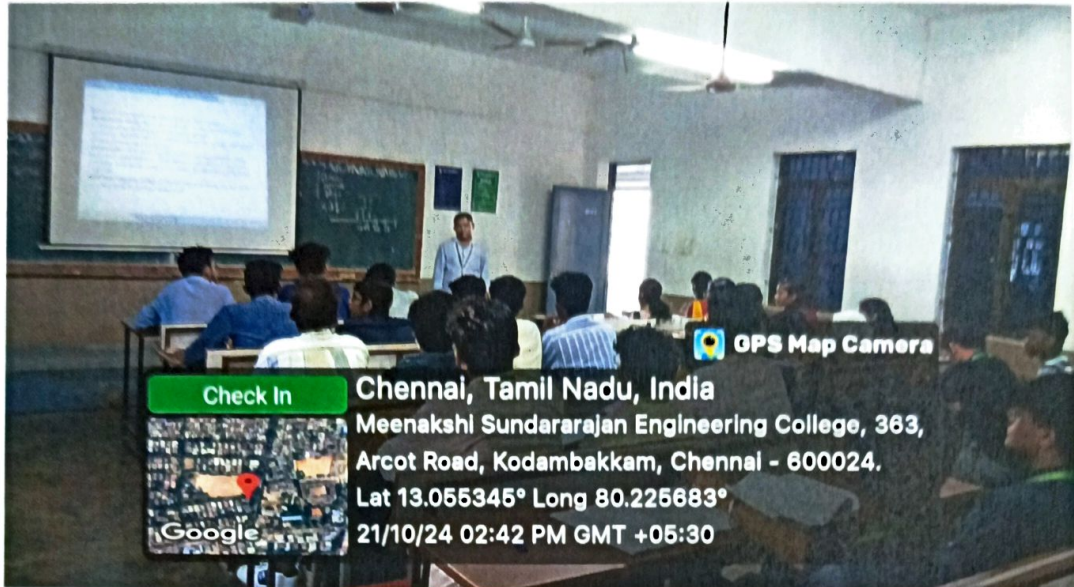

MEENAKSHI SUNDARARAJAN ENGINEERING COLLEGE

363, Arcot Road, Kodambakkam, Chennai – 24
Approved by AICTE & Affiliated to Anna University
email Id: principal@msec.edu.in
Website : www.msec.edu.in

CIVIL – CLASSROOM 2