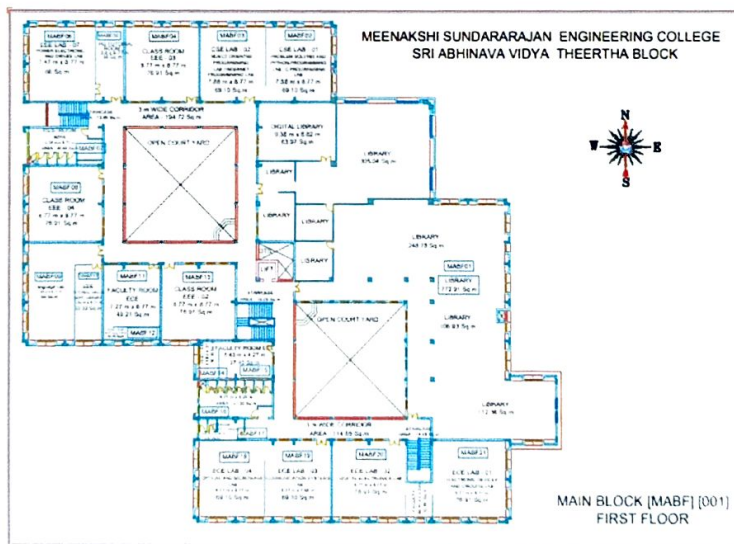

MAIN BLOCK GROUND FLOOR PLAN

MAIN BLOCK FIRST FLOOR PLAN

PRINCIPAL

PRINCIPAL
MEENAKSHI SUNDARARAJAN ENGINEERING COLLEGE
363, ARCOT ROAD, KODAMBAKKAM
CHENNAI-600 024