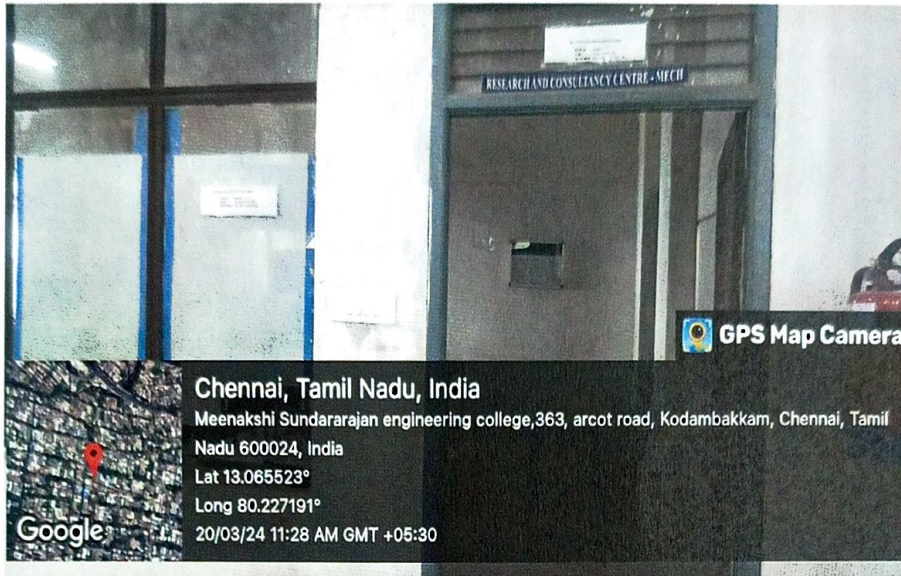

MEENAKSHI SUNDARARAJAN ENGINEERING COLLEGE

363, Arcot Road, Kodambakkam, Chennai – 24
Approved by AICTE & Affiliated to Anna University
email Id: principal@msec.edu.in
Website : www.msec.edu.in

MECH - RESEARCH CENTRE