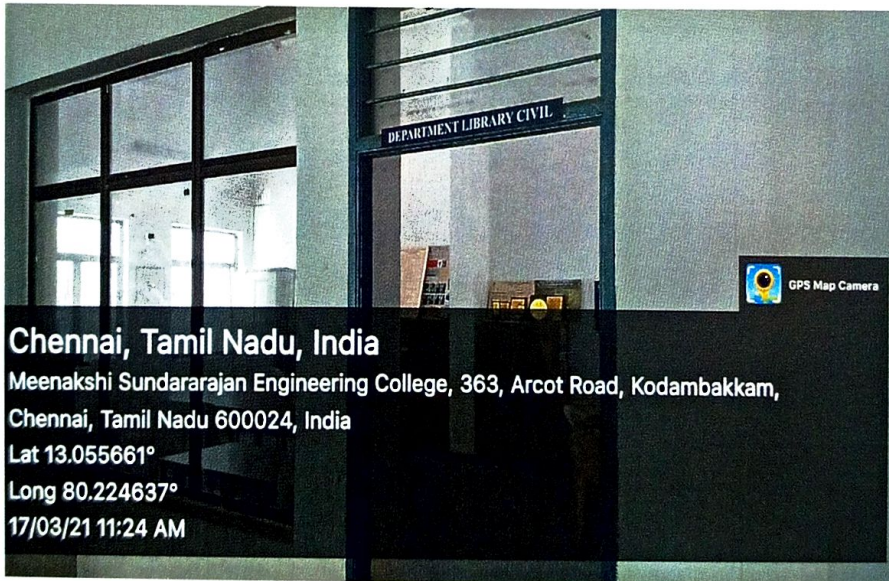

CIVIL – DEPARTMENT LIBRARY

PRINCIPAL

PRINCIPAL
MEENAKSHI SUNDARARAJAN ENGINEERING COLLEGE
363, ARCOT ROAD, KODAMBAKKAM
CHENNAI-600 024