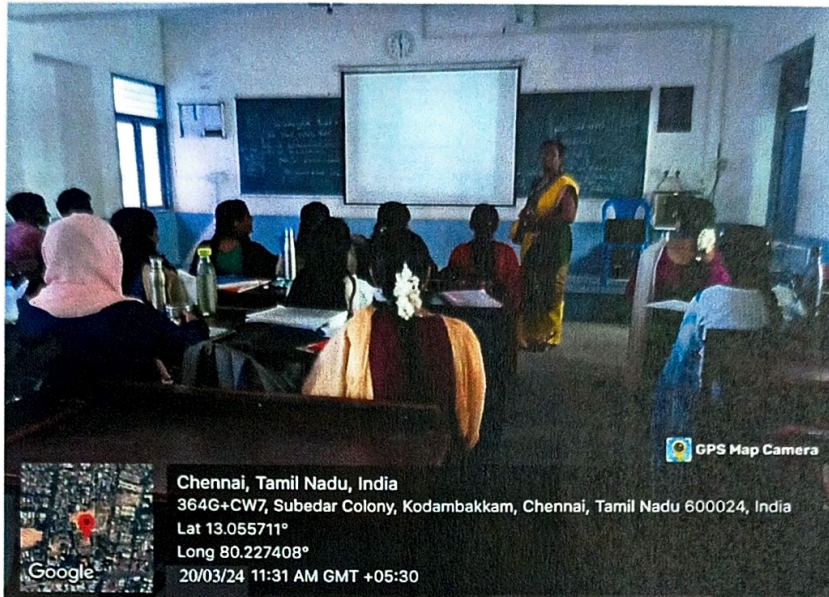

MEENAKSHI SUNDARARAJAN ENGINEERING COLLEGE

363, Arcot Road, Kodambakkam, Chennai – 24
Approved by AICTE & Affiliated to Anna University
email Id: principal@msec.edu.in
Website : www.msec.edu.in

IT – CLASSROOM 2