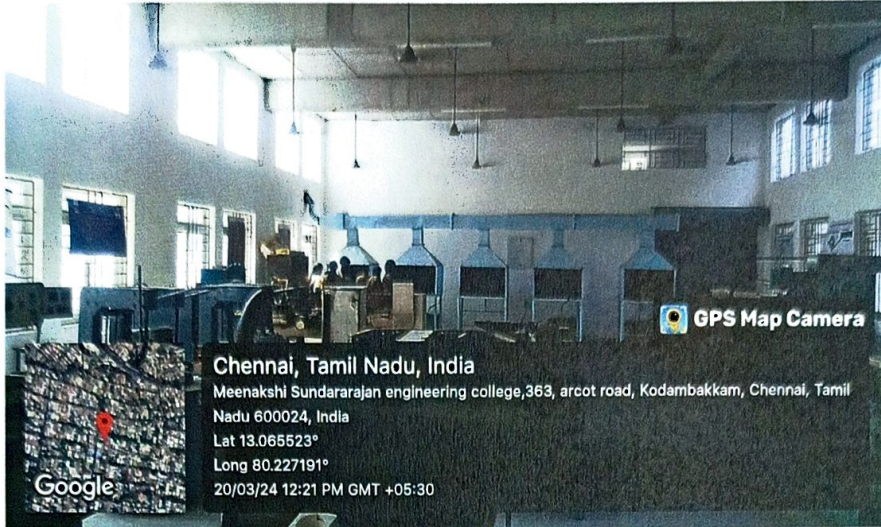

## WORKSHOP – MECHANICAL / LATHE, SHEET METAL AND WELDING (ENGINEERING PRACTICES LABORATORY)