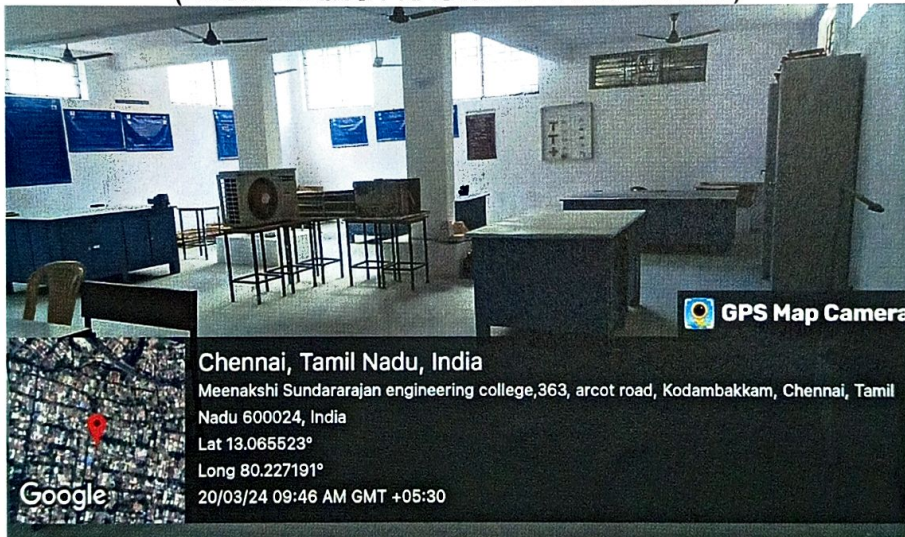

## WORKSHOP – MECHANICAL / LATHE, SHEET METAL AND WELDING (ENGINEERING PRACTICES LABORATORY)