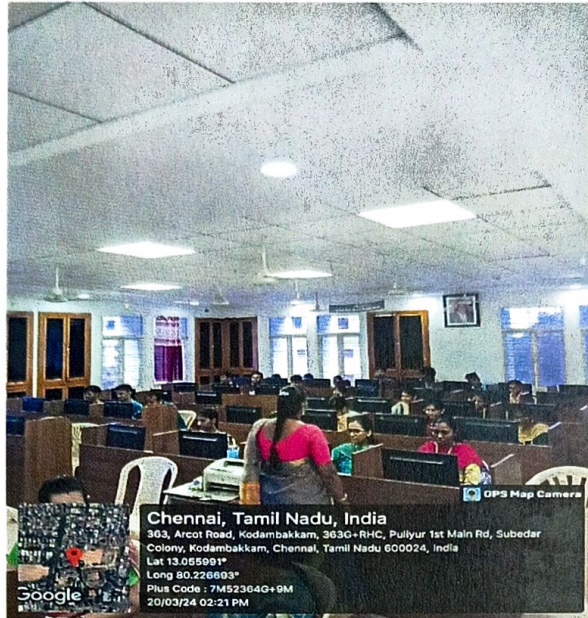

MEENAKSHI SUNDARARAJAN ENGINEERING COLLEGE

363, Arcot Road, Kodambakkam, Chennai – 24
Approved by AICTE & Affiliated to Anna University
email Id: principal@msec.edu.in
Website : www.msec.edu.in

CSE - GRID AND CLOUD LABORATORY/ COMPILER LABORATORY