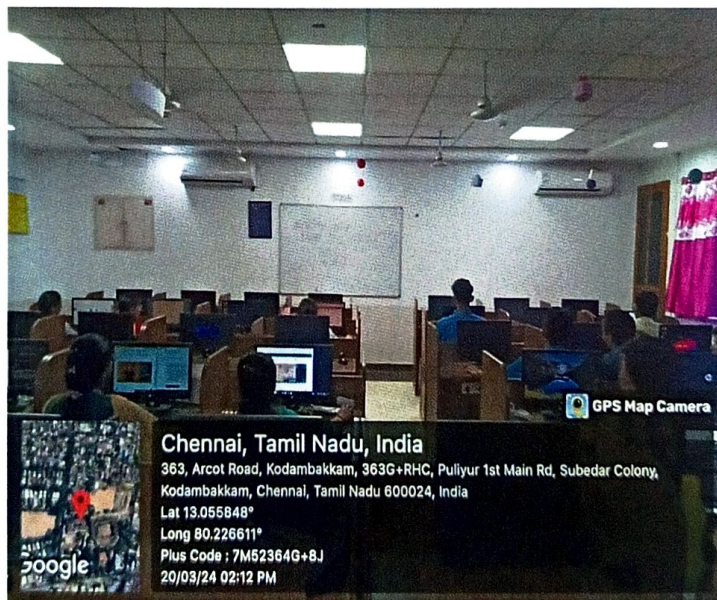

CSE - PROJECT & RESEARCH LABORATORY

PRINCIPAL

PRINCIPAL
MEENAKSHI SUNDARARAJAN ENGINEERING COLLEGE
363, ARCOT ROAD, KODAMBAKKAM
CHENNAI-600 024