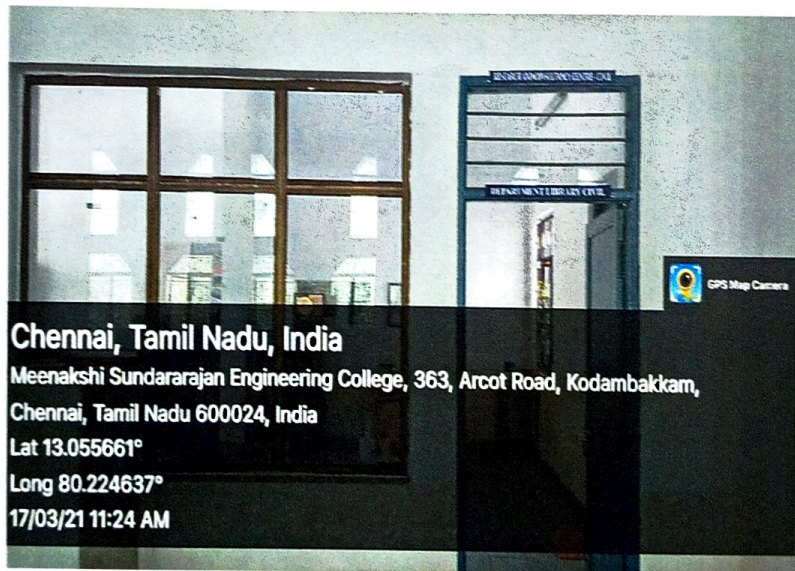

CIVIL - RESEARCH CENTRE

PRINCIPAL

PRINCIPAL
MEENAKSHI SUNDARARAJAN ENGINEERING COLLEGE
363, ARCOT ROAD, KODAMBAKKAM
CHENNAI-600 024