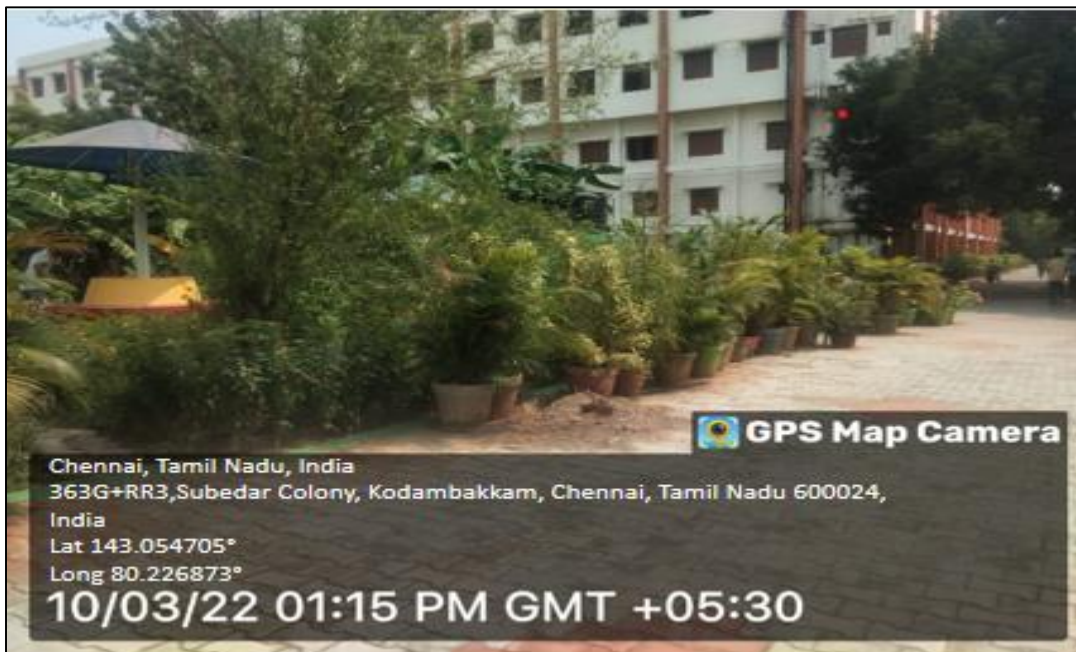

MEENAKSHI SUNDARARAJAN ENGINEERING COLLEGE

363, Arcot Road, Kodambakkam, Chennai – 24
Approved by AICTE & Affiliated to Anna University
email Id: principal@msec.edu.in
Website : www.msec.edu.in

PRINCIPAL
MEENAKSHI SUNDARARAJAN ENGINEERING COLLEGE
363, ARCOT ROAD, KODAMBAKKAM,
CHENNAI-600 024