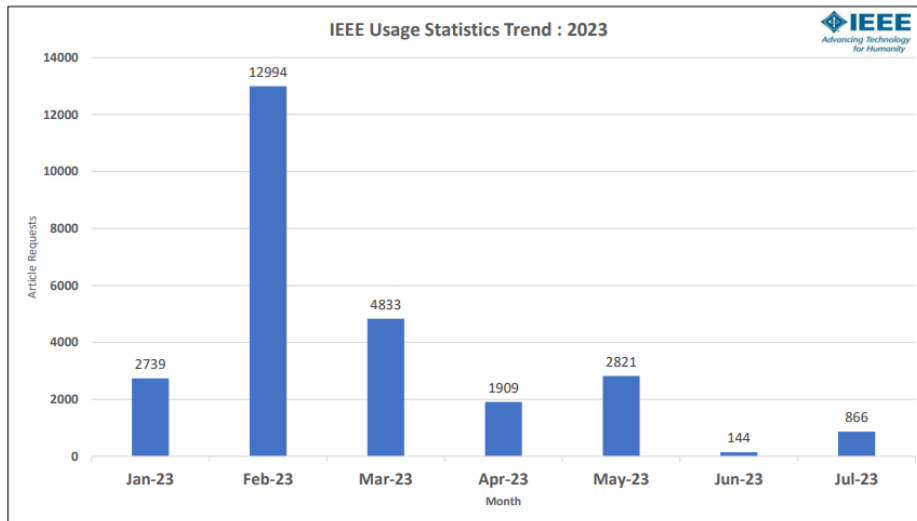

IEEE Usage Statistics Month-Wise Usage Trend by Article Requests

PRINCIPAL
MEENAKSHI SUNDARARAJAN ENGINEERING COLLEGE
363, ARCOT ROAD, KODAMBAKKAM,
CHENNAI-600 024