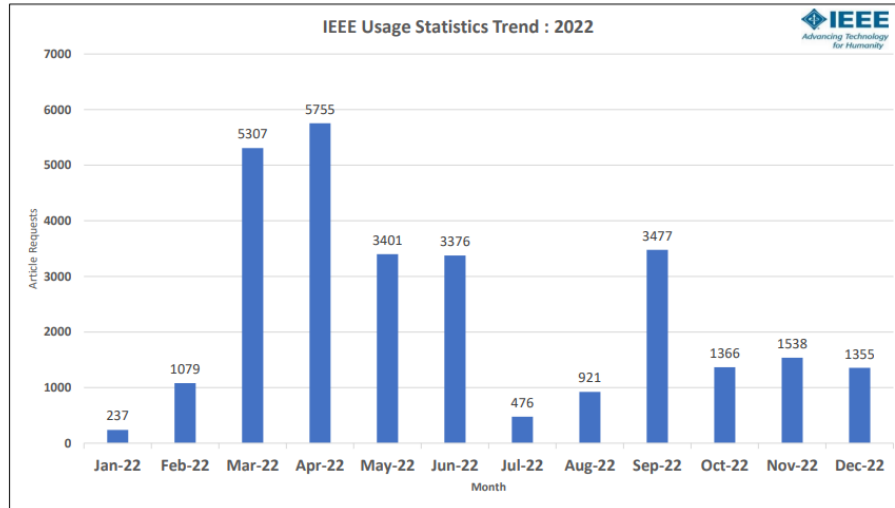

MEENAKSHI SUNDARARAJAN ENGINEERING COLLEGE

363, Arcot Road, Kodambakkam, Chennai – 24
Approved by AICTE & Affiliated to Anna University

email Id: principal@msec.edu.in

Website : www.msec.edu.in

IEEE ACCESS

IEEE Usage Statistics Month-Wise Usage Trend by Article Requests