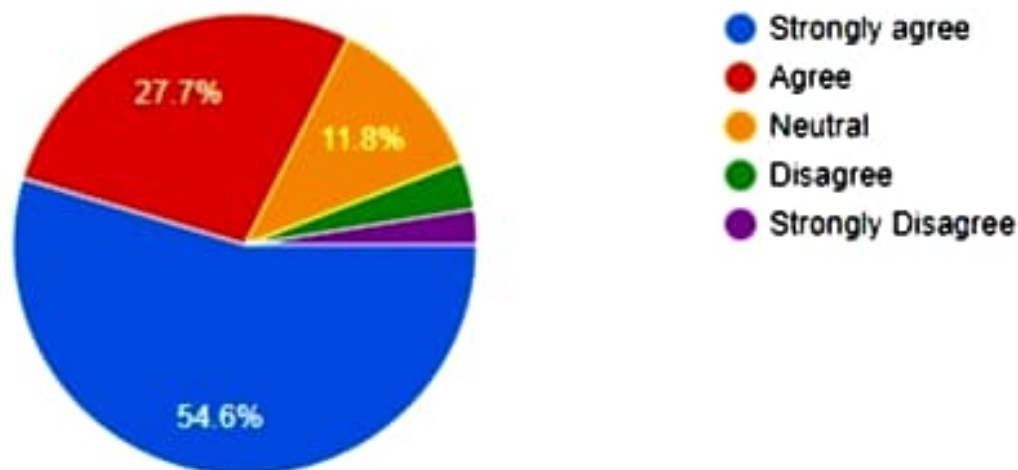

Teachers encourage you to participate in extracurricular activities.

Copy

970 responses