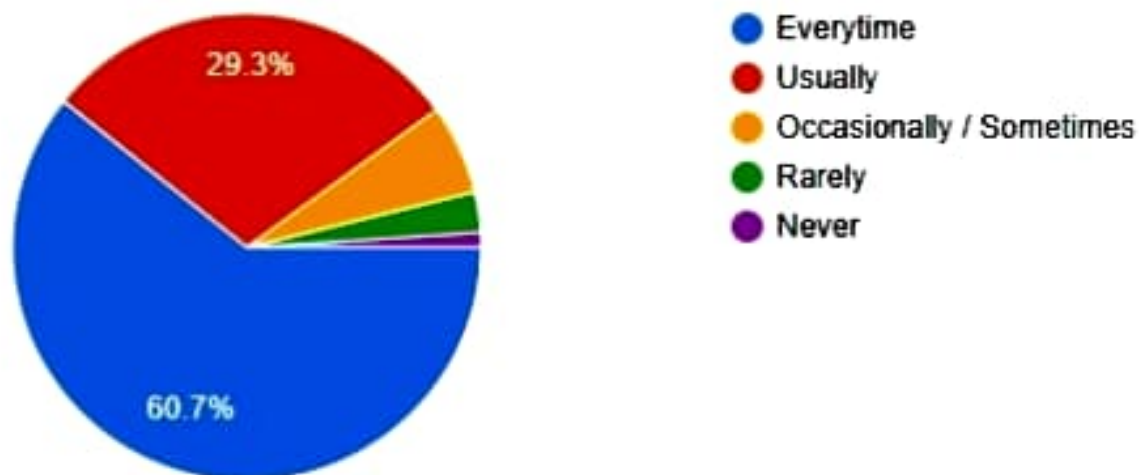

Teachers are able to identify your weaknesses and help you to overcome them.

Copy

970 responses