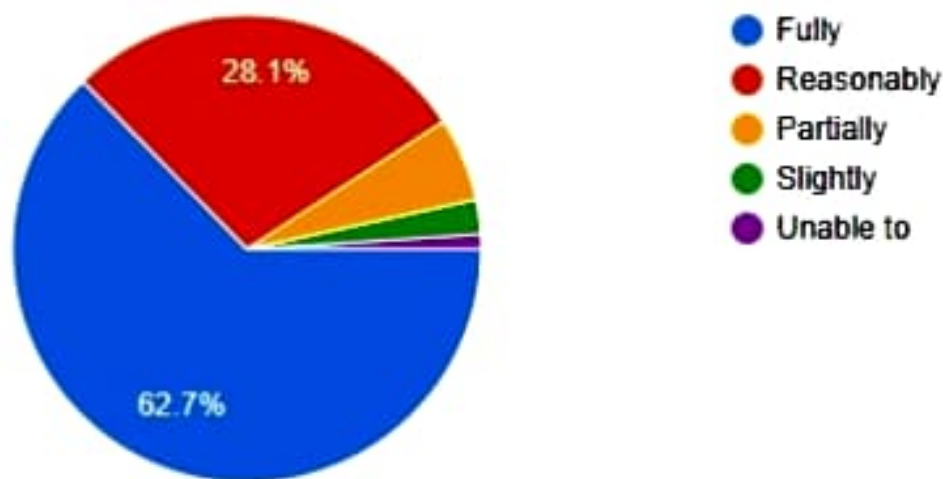

The teachers identified your strengths and encourage you by providing right level of challenges

Copy

970 responses