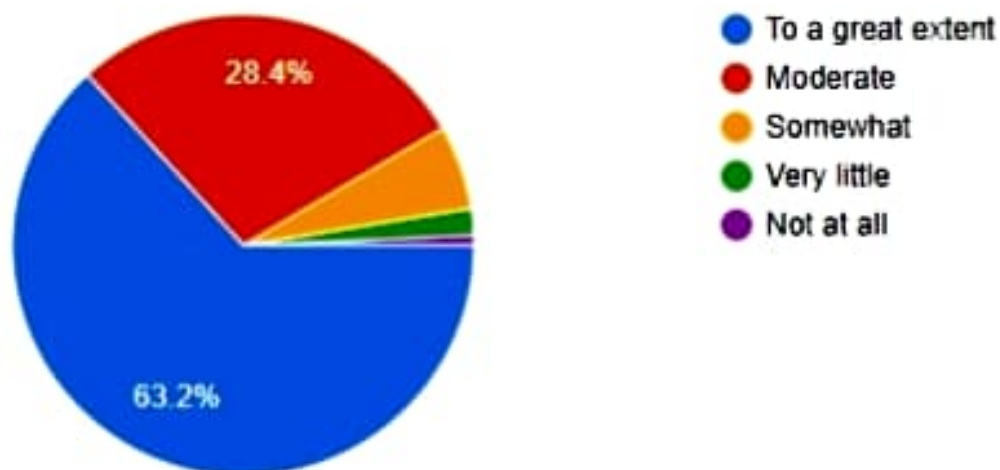

 Copy

970 responses

The institute/ teachers use student centric methods such as experiential learning, participative learning and problem solving methodologies for enhancing learning experiences.

 Copy

970 responses