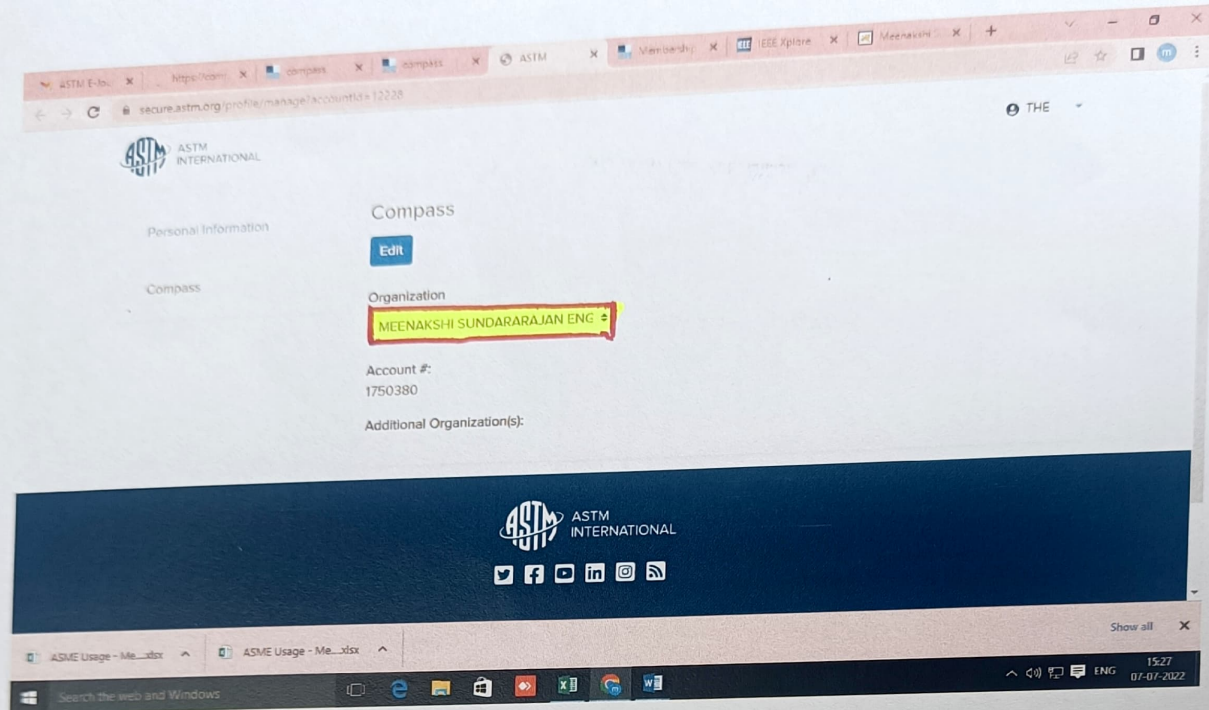

MEENAKSHI SUNDARARAJAN ENGINEERING COLLEGE

363, Arcot Road, Kodambakkam, Chennai – 24
Approved by AICTE & Affiliated to Anna University
email Id: principal@msec.edu.in
Website : www.msec.edu.in

ASTM LOGIN SNAPSHOT

PRINCIPAL

MEENAKSHI SUNDARARAJAN ENGINEERING COLLEGE
363, ARCOT ROAD, KODAMBAKKAM,
CHENNAI-600 024