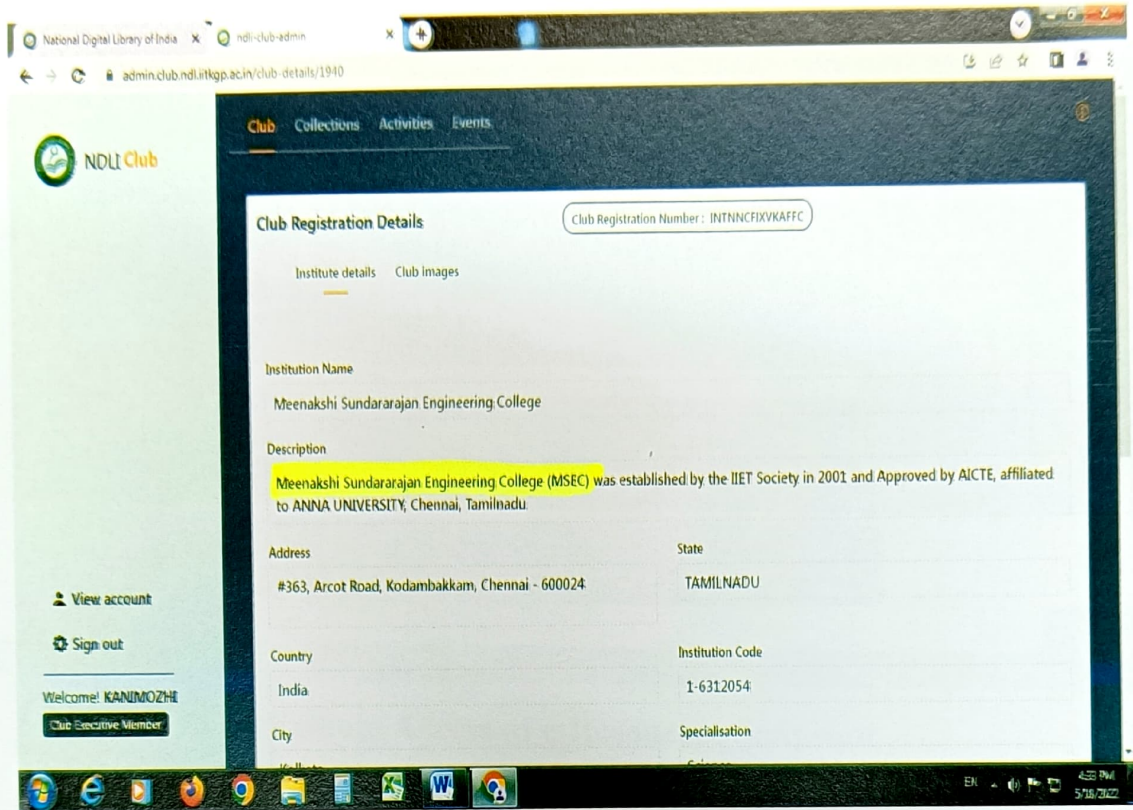

MEENAKSHI SUNDARARAJAN ENGINEERING COLLEGE

363, Arcot Road, Kodambakkam, Chennai – 24
Approved by AICTE & Affiliated to Anna University
email Id: principal@msec.edu.in
Website : www.msec.edu.in

National Digital Library (NDL) Snapshot

PRINCIPAL
MEENAKSHI SUNDARARAJAN ENGINEERING COLLEGE
363, ARCOT ROAD, KODAMBAKKAM,
CHENNAI-600 024