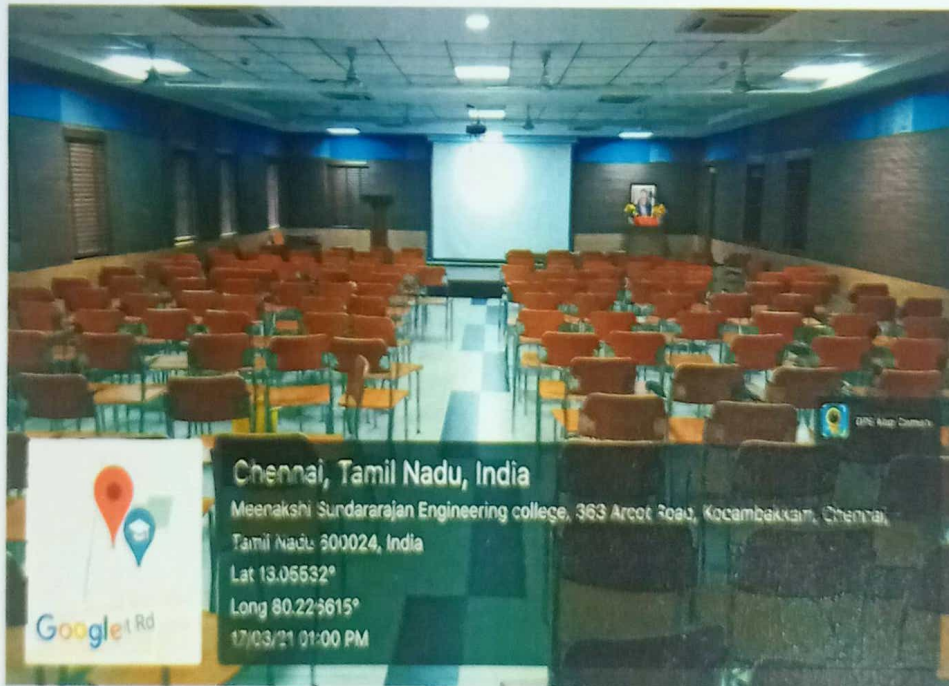

MEENAKSHI SUNDARARAJAN ENGINEERING COLLEGE

363, Arcot Road, Kodambakkam, Chennai – 24
Approved by AICTE & Affiliated to Anna University
email Id: principal@msec.edu.in
Website : www.msec.edu.in

**KRS CENTENARY SEMINAR HALL S1
(MAIN BLOCK GROUND FLOOR)**