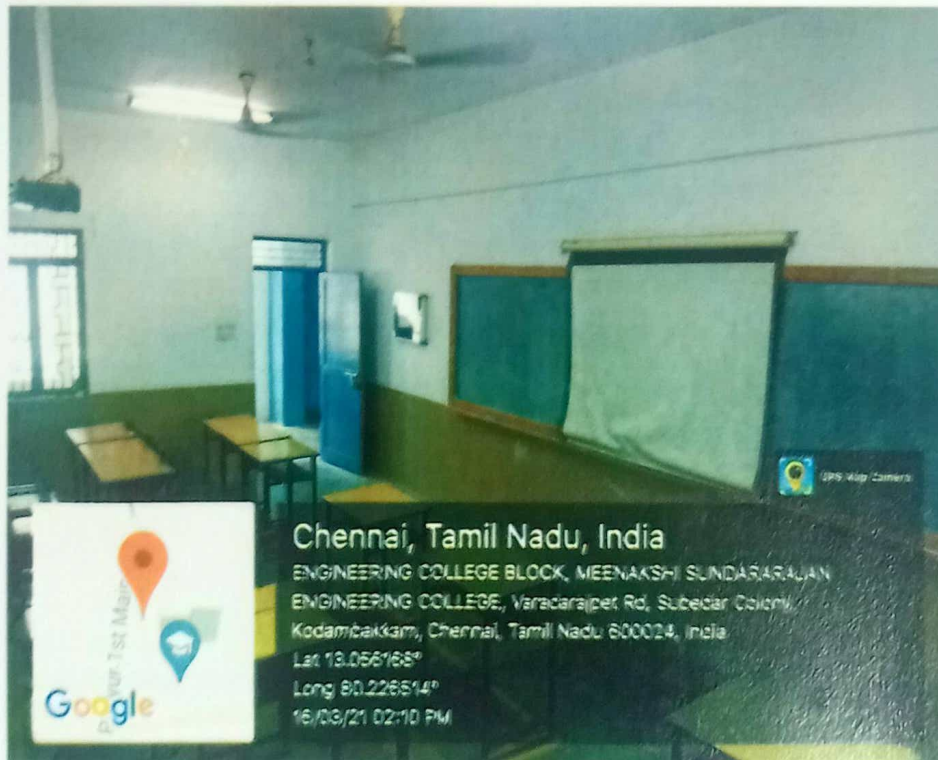

Chennai, Tamil Nadu, India
ENGINEERING COLLEGE BLOCK, MEENAKSHI SUNDARARAJAN ENGINEERING COLLEGE, Varadarajpet Rd, Subedar Colony, Kodambakkam, Chennai, Tamil Nadu 600024, India
Lat 13.056168°
Long 80.226514°
16/03/21 02:10 PM

PG CEM – CLASSROOM 1

PRINCIPAL

MEENAKSHI SUNDARARAJAN ENGINEERING COLLEGE
363, ARCOT ROAD, KODAMBAKKAM,
CHENNAI-600 024