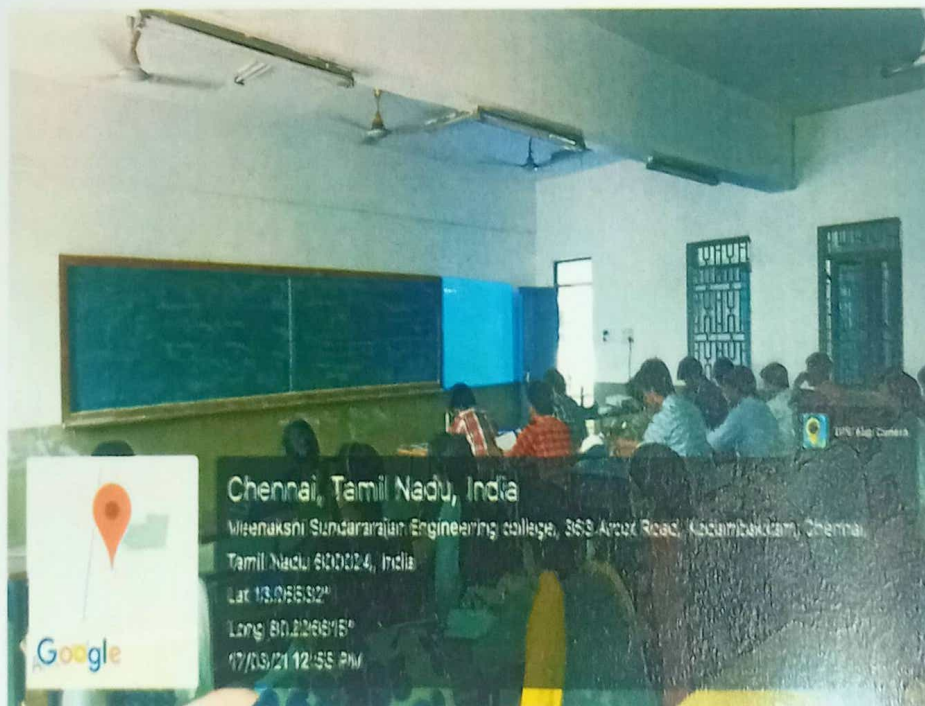

CIVIL – CLASSROOM 3

PRINCIPAL

MEENAKSHI SUNDARARAJAN ENGINEERING COLLEGE
363, ARCOT ROAD, KODAMBAKKAM,
CHENNAI-600 024