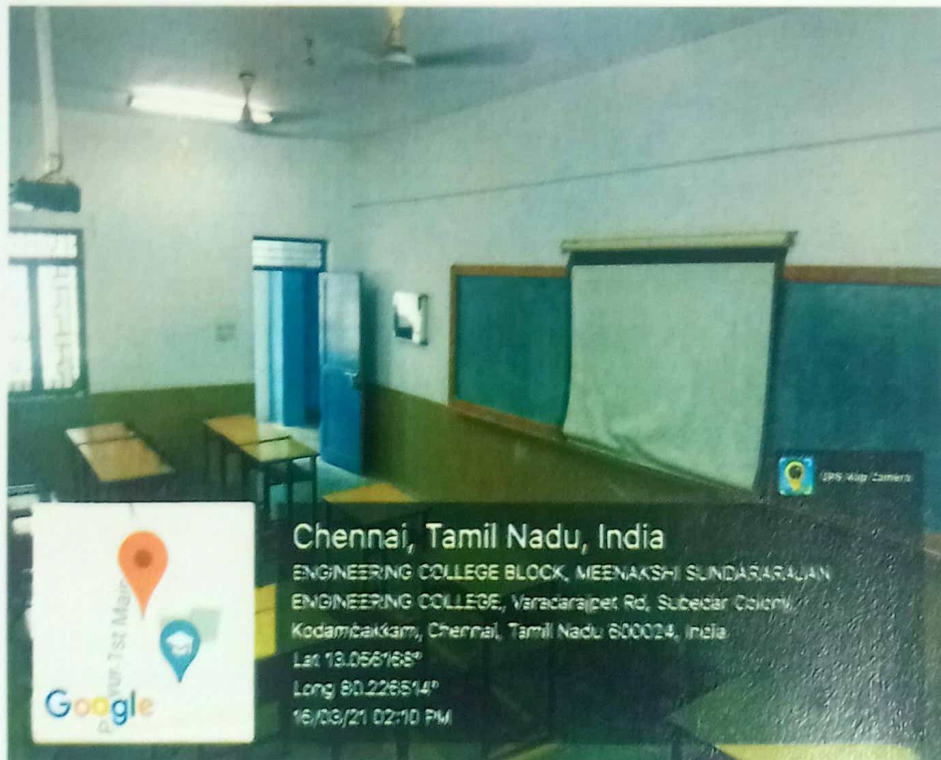

Chennai, Tamil Nadu, India
ENGINEERING COLLEGE BLOCK, MEENAKSHI SUNDARARAJAN ENGINEERING COLLEGE, Varadarajpet Rd, Subedar Colony, Kodambakkam, Chennai, Tamil Nadu 600024, India
Lat 13.056168°
Long 80.226514°
16/03/21 02:10 PM

PG CEM – CLASSROOM 1

PRINCIPAL

MEENAKSHI SUNDARARAJAN ENGINEERING COLLEGE
363, ARCOT ROAD, KODAMBAKKAM,
CHENNAI-600 024