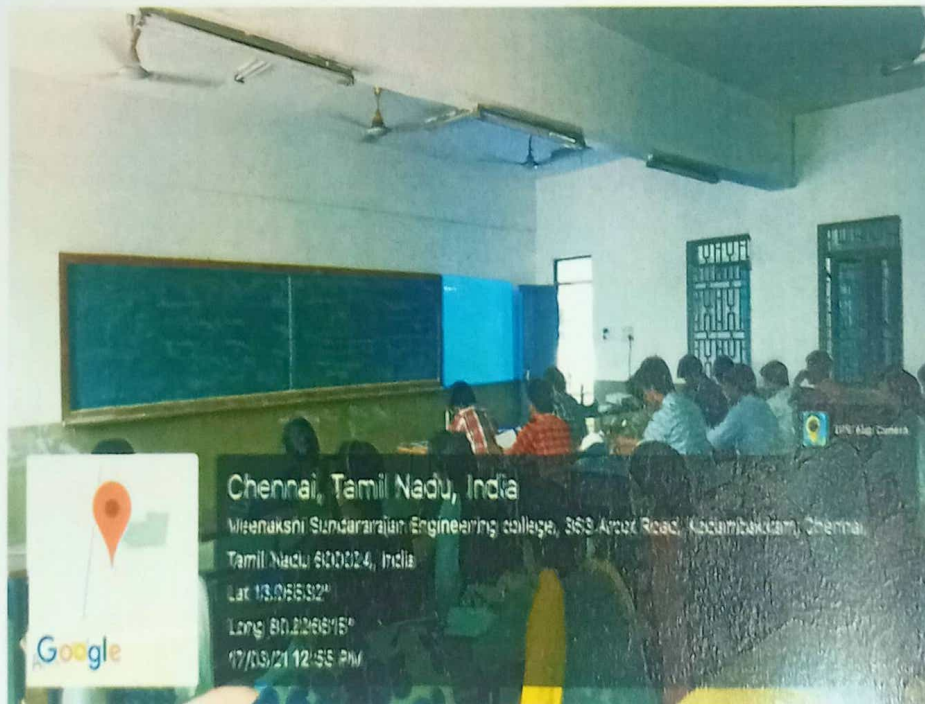

CIVIL – CLASSROOM 3

PRINCIPAL

MEENAKSHI SUNDARARAJAN ENGINEERING COLLEGE
363, ARCOT ROAD, KODAMBAKKAM,
CHENNAI-600 024