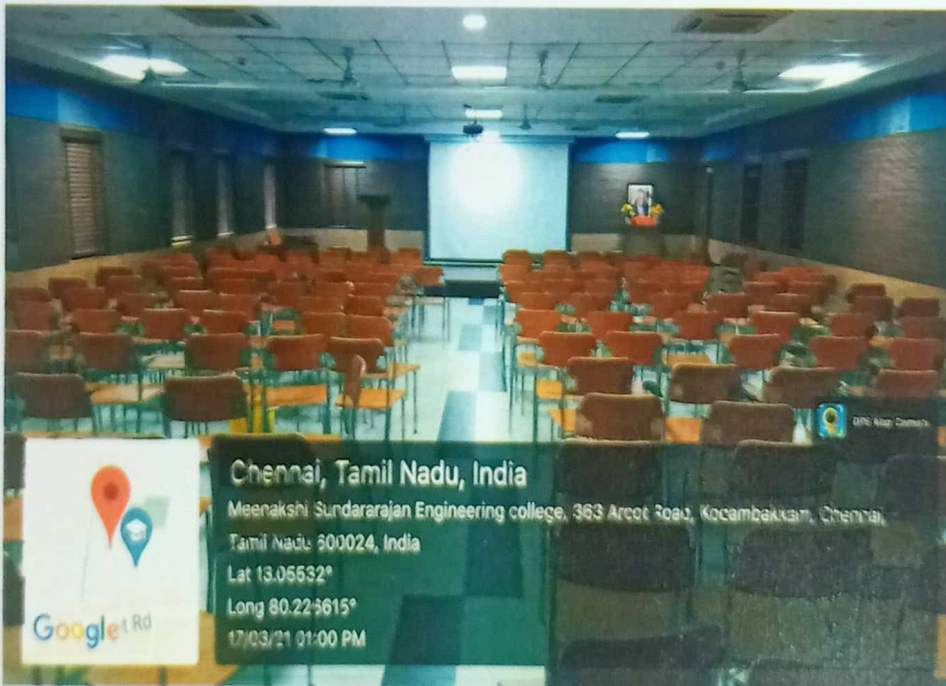

**SRIMATHY MEENAKSHI AMMAL CENTENARY SEMINAR HALL S2
(CIVIL BLOCK SECOND FLOOR)**

PRINCIPAL
MEENAKSHI SUNDARARAJAN ENGINEERING COLLEGE
363, ARCOT ROAD, KODAMBAKKAM,
CHENNAI-600 024